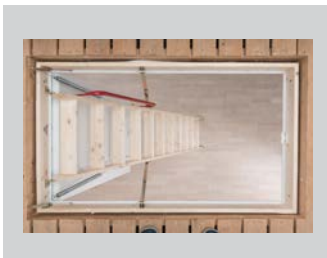

SPECIFICATIONS

Product Code	Sections	Max. Floor to Ceiling Height	Min. Loft Opening Size (LxW)	Min. Clearance Arc	Min. Storage Space
76105	3	2.85m (9'4")	1.13m x 0.54m (3'9" x 1'9")	N/A	N/A