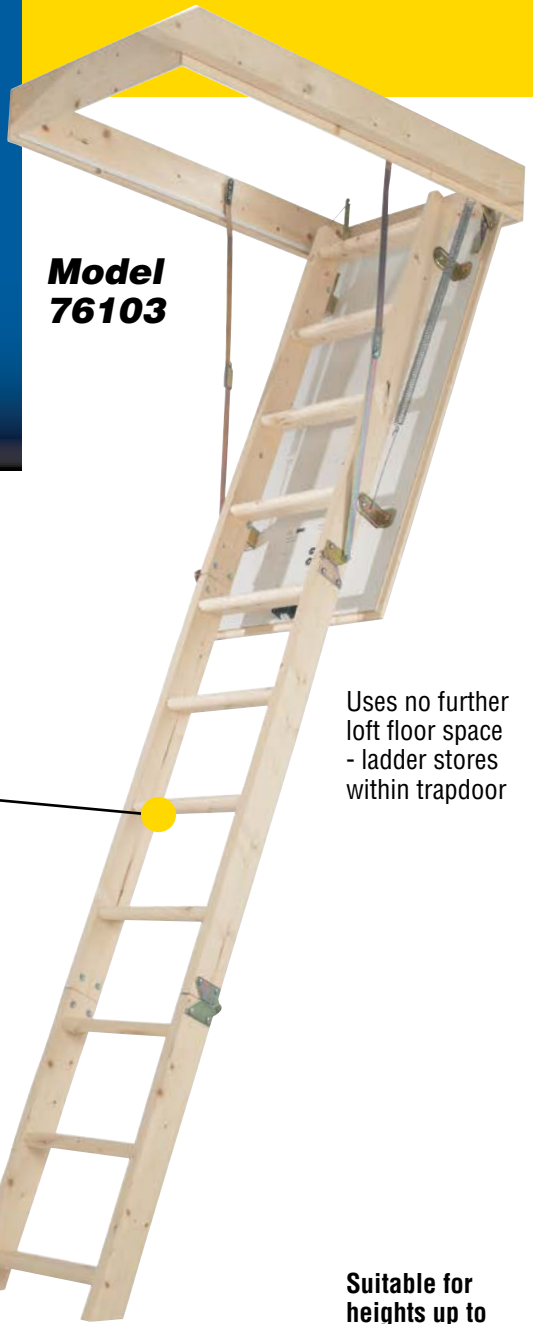

## **EASY**

*and quick  
to install with  
step by step  
instructions*

*Stowing pole  
included with all  
loft ladders*

*Available for  
ceiling heights  
to suit your  
needs*

*Conforms to  
BS14975:2006*

3 Section  
**COMPLETE  
 LOFT LADDER  
 KIT  
 TIMBER**

**150kg**

**LOAD CAPACITY**

*(Load includes user, tools, materials, etc.)*

**Model  
 76103**

**A complete loft access solution including ladder, loft surround, 26mm insulated trapdoor and spring assisted stowage**

Wide and deep spruce treads for comfort when climbing

Uses no further loft floor space - ladder stores within trapdoor

**Suitable for heights up to 2.8m (9'2")**

**SPECIFICATIONS**

Product Code	Sections	Max. Floor to Ceiling Height	Min. Loft Opening Size (LxW)	Min. Clearance Arc	Min. Storage Space
76103	3	2.80m (9'2")	1.13m x 0.55m (3'9" x 1'10")	N/A	N/A