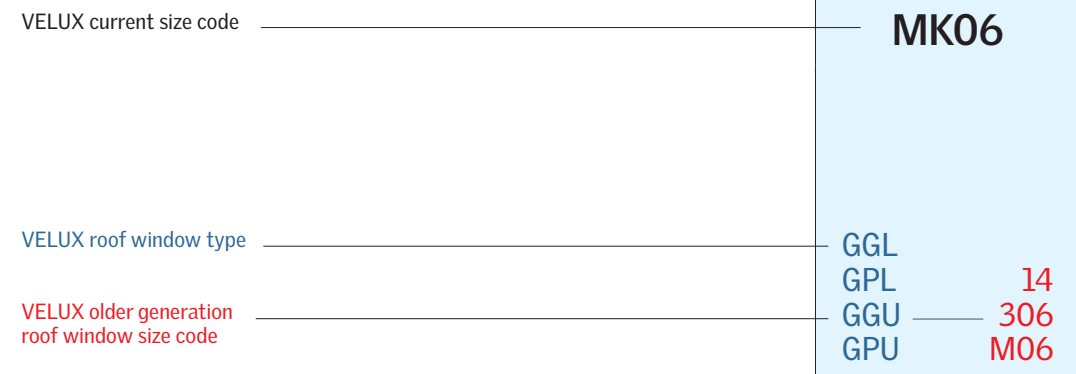

Size and replacement

Looking to replace your existing VELUX roof window?
Use the size guide to locate your current window code
and the replacement code.

Using our size guide

Cold room windows

External frame sizes (w×h) mm	
460	540
610	GVK
830	103 GVT

Flat roof sun tunnel 14", 350

Sun tunnel 14", 350

Sun tunnel 10", 250

Roof windows

External frame sizes (w×h) mm						
	472 550 660 780 942 1140 1340					
550	PK25 GGL 425 P25					
624	MK27 GGL M27					
698	CK01 9 101 GGL C01	SK01 GGL 601 S01				
778	CK02 GGL 102 GGU C02					
978	BK04 GGL 6 GPL 104 GPU B04	FK04 GGL 204 GGU F04	MK04 GGL 1 GPL 304 GGU M04	PK04 GGL 31 GPL 404 GPU P04	UK04 GGL 7 GPL 804 GGU U04	
1178	CK06 GGL 6 GPL 206 GPU C06	FK06 GGL (5)* GGU 206 GPU F06	MK06 GGL 14 GPL 306 GPU M06	PK06 GGL 406 GPU P06	SK06 GGL 4 GPL 606 GPU S06	UK06 GGL
1398		FK08 GGL 2 GPL 308 GPU F08	MK08 GGL 14 GPL 306 GPU M08	PK08 GGL 406 GPU P08	SK08 GGL 10 GPL 608 GPU S08	UK08 GGL 8 GPL 808 GGU U08
1600			MK10 GGL 13 GPL 310 GPU M10	PK10 GGL 410 GPU P10	SK10 GGL 610 GPL S10	UK10 GGL 810 GGU U10
1800			MK12 GGL 312 M12			

* GGL 5 is 700mm wide

Sloping extension elements

External frame sizes (w×h) mm				
	472 550 660 780 942 1140 1340			
920	MK34 GIL 334 GIU M34	PK34 GIL 434 GIU P34	SK34 GIL 634 GIU S34	UK34 GIL 834 GIU U34

3-in-1

Roof terrace

Flat roof windows

External frame sizes (w×h) mm						
	600 800 900 1000 1200 1500 2000					
600	060060 CFP CVP CFJ CVJ CFU CVU	090060 CFJ CVU				
800	080080 CFP CVP CFJ CVJ CFU CVU					
900	060090 CFP CVP	090090 CFP CVP CFJ CVJ CFU CVU		120090 CFJ CVJ CFU CVU		
1000			100100 CFP CVP CXP CSP		150100 CFJ CVJ CFU CVU	200100 CFJ CVJ CFU CVU
1200		090120 CFP CVP CXP		120120 CFP CVP CXP CFJ CVJ CFU CVU		
1500			100150 CFP CVP		150150 CFP CVP CFJ CVJ CFU CVU	

Base unit height 150 mm: CFP, CVP, CXP, CSP, CFU, CVU, CFJ, CVJ

Base unit height 300 mm: CFJ, CVJ

CFJ/CVJ 200100 only base unit height 150 mm

Vertical elements

External frame sizes (w×h) mm				
	780 942 1140 1340			
601	MK31 VFE 1/2-60 VIU 331 M31	PK31 VFE 431 VIU 3-60 P31	SK31 VFE 631 VIU 4/10-60 S31	UK31 VFE 831 VIU 7/8-60 U31
955	MK35 VFE 1/2-95 VFB 334 VIU M34	PK35 VFE 434 VIU 3-95 P34	SK35 VFE 634 VIU 4/10-95 S34	UK35 VFE 834 VIU 7/8-60 U34
1155	MK36 VFE 1/2-115 VFB 336 VIU M36	PK36 VFE 436 VIU P36	SK36 VFE 636 VIU S36	UK36 VFE
1375	MK38 VFE 338 VFB M38	PK38 VFE 438 VFB P38	SK38 VFE 638 VFB S38	UK38 VFE

VELUX CABRIO® balcony

External frame sizes (w×h) mm			
	780 942 1140		
2520	MK19 (MK10)	PK19 (PK10)	SK19 (SK10)
	(MK34)	(PK34)	(SK34)