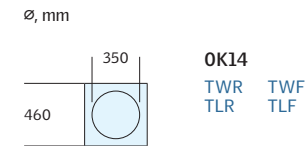

Sun tunnel 14", 350