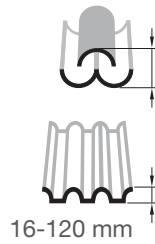

UFX

UNIVERSAL FLASHING

FEATURES

Perfect watertightness

Easy installation

Weather and UV ray resistant

Lead free

Foam gasket

Extra long apron to ensure a perfect seal to high profiled roofing materials