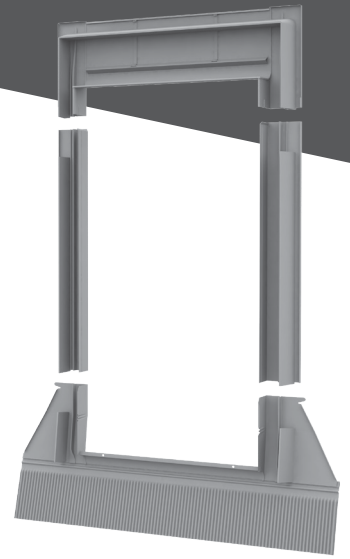

UFX

UNIVERSAL FLASHING

FEATURES

Perfect watertightness

Easy installation

Weather and UV ray resistant

Lead free

Foam gasket

Extra long apron to ensure a perfect seal to high profiled roofing materials

APPLICABLE

In roof pitch range of 15-90°

Tile profile height 16-120 mm

MATERIAL

Aluminium

Powder coated grey, RAL 7043

FLASHING SELECTION GUIDE