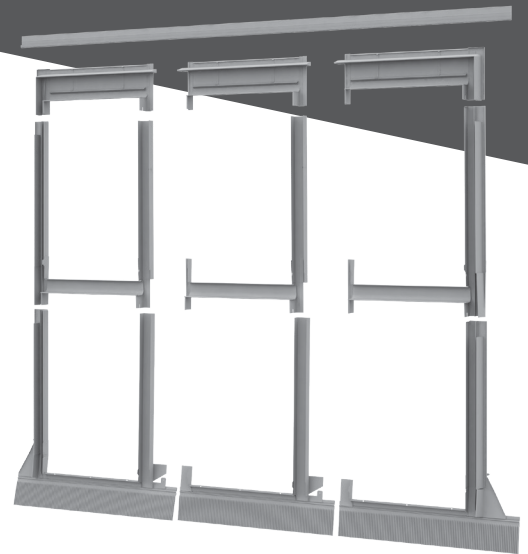

#### FEATURES

- Perfect watertightness
- Easy installation
- Weather and UV ray resistant
- Lead free
- Foam gasket
- Extra long apron ensures a perfect seal to high profiled roofing materials

#### APPLICABLE

- In roof pitch range of 15-90°
- Tile profile height 16-120 mm