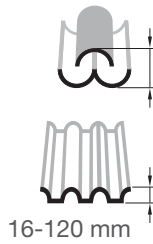

UCX

UNIVERSAL COMBI FLASHING