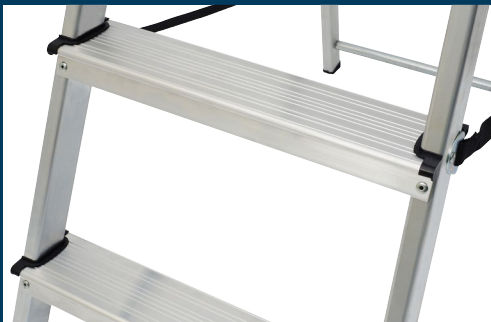

740SERIES

HIGH HANDRAIL STEPLADDER

**LIGHTWEIGHT
AND SECURE**

Large steel platform
for added strength

SUITABLE FOR ALL TYPES OF TRADE JOBS

High handrail for added stability
during use

Secure slip-resistant treads for
added grip

Slip-resistant feet
for added stability

740SERIES HIGH HANDRAIL STEPLADDER

150kg

MAX. LOAD

(Load includes user, tools, materials, etc.)

- Made from high grade aluminium - lightweight but sturdy
- Designed to provide maximum comfort for the user

SPECIFICATIONS

Product Code	No. of Treads	Platform Height	Safe Working Height*	Weight
7400218	2	0.38m (1'3")	2.13m (6'11")	3.00kg
7400318	3	0.60m (1'11")	2.35m (7'8")	3.55kg
7400418	4	0.83m (2'8")	2.58m (8'5")	4.12kg
7400518	5	1.05m (3'5")	2.80m (9'2")	4.81kg
7400618	6	1.27m (4'2")	3.02m (9'10")	7.81kg
7400718	7	1.49m (4'10")	3.24m (10'7")	8.38kg
7400818	8	1.71m (5'7")	3.46m (11'4")	9.68kg

*Based on 1.75m (5'9") as the average reach height of a person.

High safety handrail for added stability

Large non-slip, steel platform for added strength - cycle tested to over 50,000 cycles using 150kg