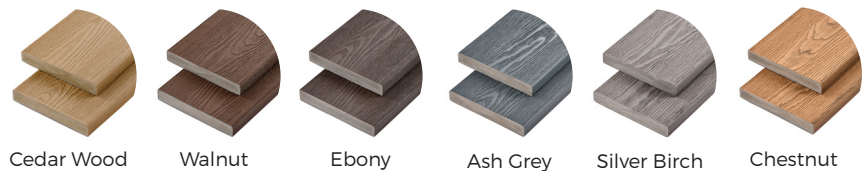

COLOURS

PLEASE NOTE - Images are used for illustration purposes only, actual item may vary slightly from the image supplied.

01837 659901 info@cladco.co.uk
www.cladcodecking.co.uk

Beardown Road, Exeter Road Industrial Estate, Okehampton EX20 1UA