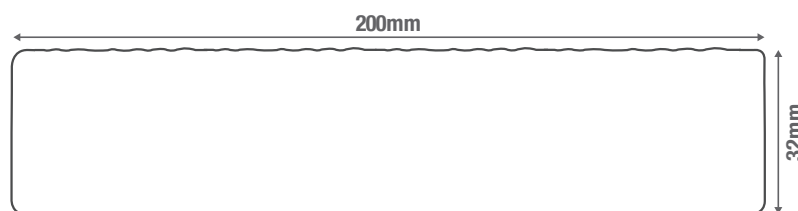

COLOURS

PLEASE NOTE - Images are used for illustration purposes only, actual item may vary slightly from the image supplied.

01837 659901 info@cladco.co.uk
www.cladcodecking.co.uk

Beardown Road, Exeter Road Industrial Estate, Okehampton EX20 1UA