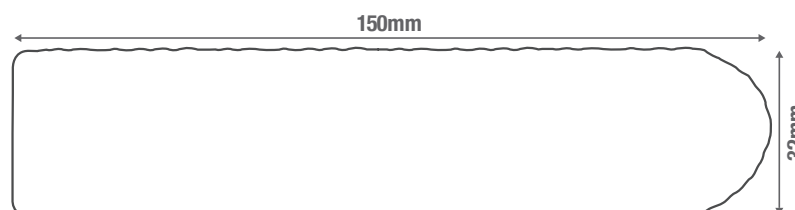

PLEASE NOTE - Images are used for illustration purposes only, actual item may vary slightly from the image supplied.

01837 659901 info@cladco.co.uk
www.cladcodecking.co.uk

Beardown Road, Exeter Road Industrial Estate, Okehampton EX20 1UA