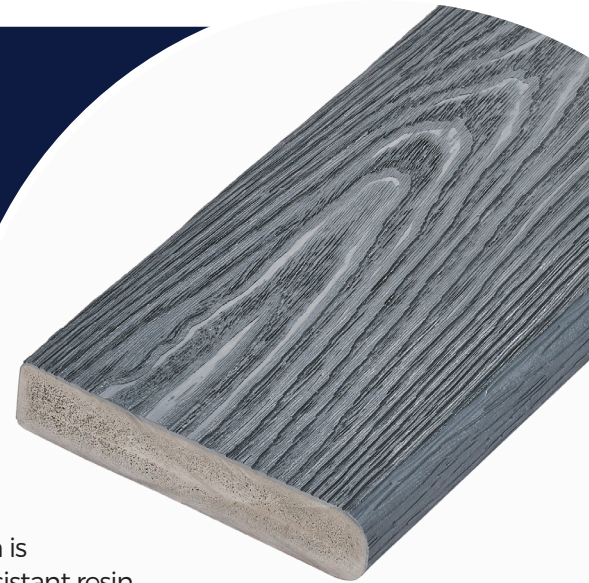

PREMIUM PVC WOODGRAIN EFFECT Bullnose Board 3.6m

Cladco Premium PVC Bullnose Boards have superior high-end co-extrusion technology with a rounded edge, designed to finish off your PVC Decking area. Cladco PVC Decking Boards are timber-free which reduces risk of fading, scratching or staining, but will still achieve a natural timber-like effect without compromising on quality.

The dense core within Bullnose Boards are made from tough PVC which is covered in ASA (acrylic-styrene-acrylonitrile) the highest quality weather-resistant resin available. This superior material offers both strength and durability even in wet weather conditions.

Premium PVC Bullnose Boards are manufactured from the same high-end synthetic material to complement the Premium PVC Decking Range and are a great solution for customers wanting a superior Decking product at a competitive price.

Benefits of PVC Bullnose Boards

Cladco PVC Bullnose Boards feature a highly weather-resistant resin shell, which is a material commonly used by premium vehicle manufacturers for car parts. This is due to its resilience and toughness properties, providing resistance to moisture, mould, harmful UV rays and rot.