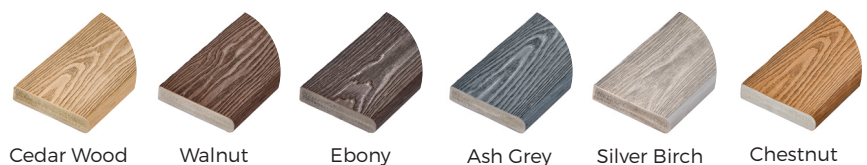

COLOURS

Cedar Wood

Walnut

Ebony

Ash Grey

Silver Birch

Chestnut