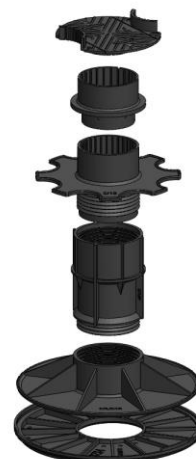

*Pic 3 . example assembly
Possibilities of the support*