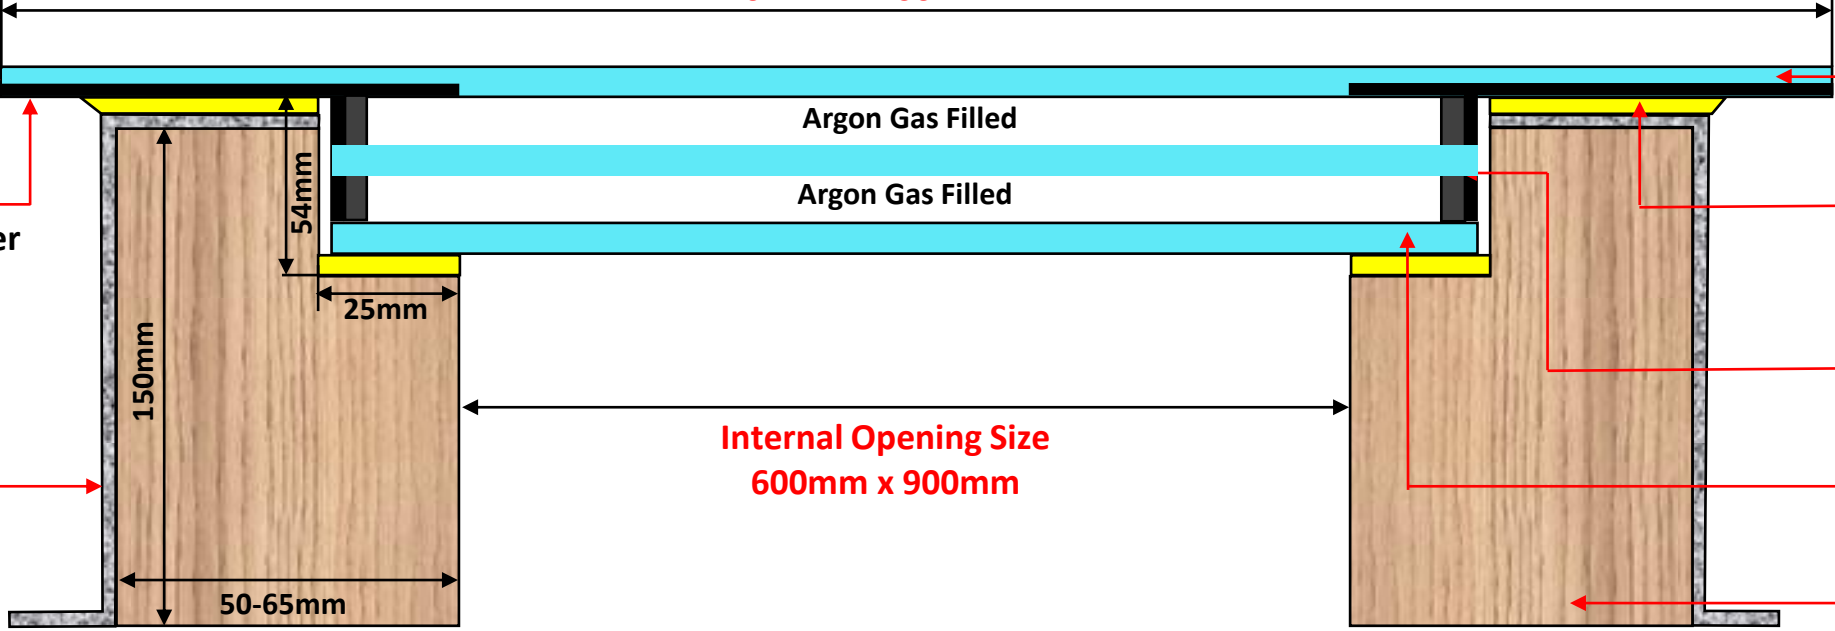

Flat Fixed Rooflight 600mm x 900mm (Internal Opening Size)

U-Value 1.2 w/m2k

All Glass Rooflight

High Class Polished Edge Finish

External Glass Size
761mm x 1061mm

82mm Black Screenprint Border

Weathered Finish by others

6mm Toughened Safety Glass

Bed of sealant by others

Thermal Super Spacer

6mm Toughened Low E Glass

Thermal Upstand by others

*Not to scale

Please note it is the responsibility of the customer to ensure that all products purchased and used are compliant with Building Regulations.

Free Delivery

Flat Fixed Rooflight 600mm x 900mm (Internal Opening Size)

U-Value 1.2 w/m2k

All Glass Rooflight

High Class Polished Edge Finish

External Glass Size
761mm x 1061mm

82mm Black Screenprint Border

6mm Toughened Safety Glass

Argon Gas Filled

Thermal Super Spacer

Argon Gas Filled

6mm Toughened Low E Glass

761mm

1061mm

82mm Black Border