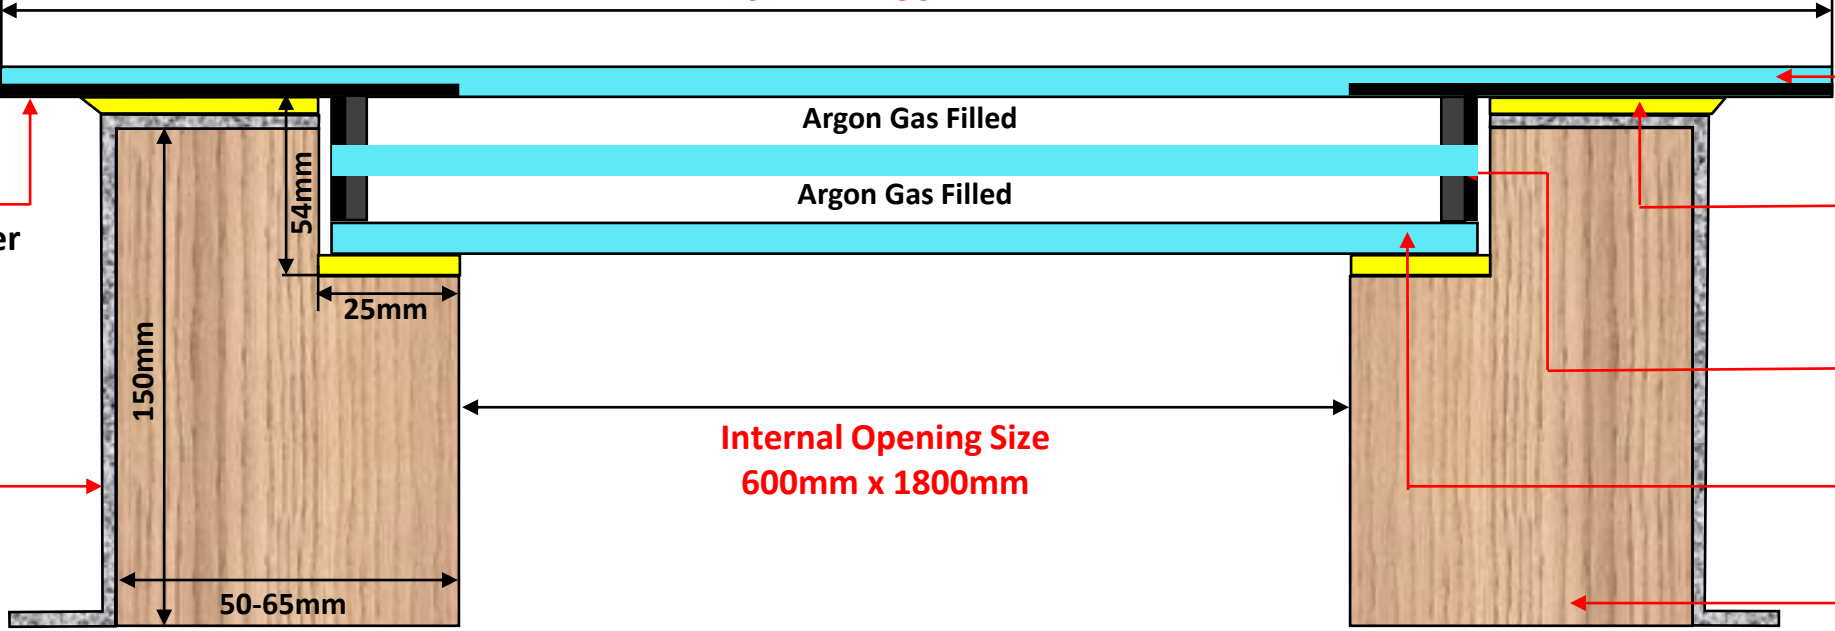

Flat Fixed Rooflight 600mm x 1800mm (Internal Opening Size)

U-Value 1.2 w/m²k

All Glass Rooflight

High Class Polished Edge Finish

External Glass Size
761mm x 1961mm

82mm Black Screenprint Border

Weathered Finish by others

6mm Toughened Safety Glass

Bed of sealant by others

Thermal Super Spacer

6mm Toughened Low E Glass

Thermal Upstand by others

*Not to scale

Please note it is the responsibility of the customer to ensure that all products purchased and used are compliant with Building Regulations.

Free Delivery

Flat Fixed Rooflight 600mm x 1800mm (Internal Opening Size)

U-Value 1.2 w/m2k

All Glass Rooflight

High Class Polished Edge Finish

External Glass Size
761mm x 1961mm

82mm Black Screenprint Border

6mm Toughened Safety Glass

Argon Gas Filled

Thermal Super Spacer

Argon Gas Filled

6mm Toughened Low E Glass

761mm

1961mm

82mm Black Border