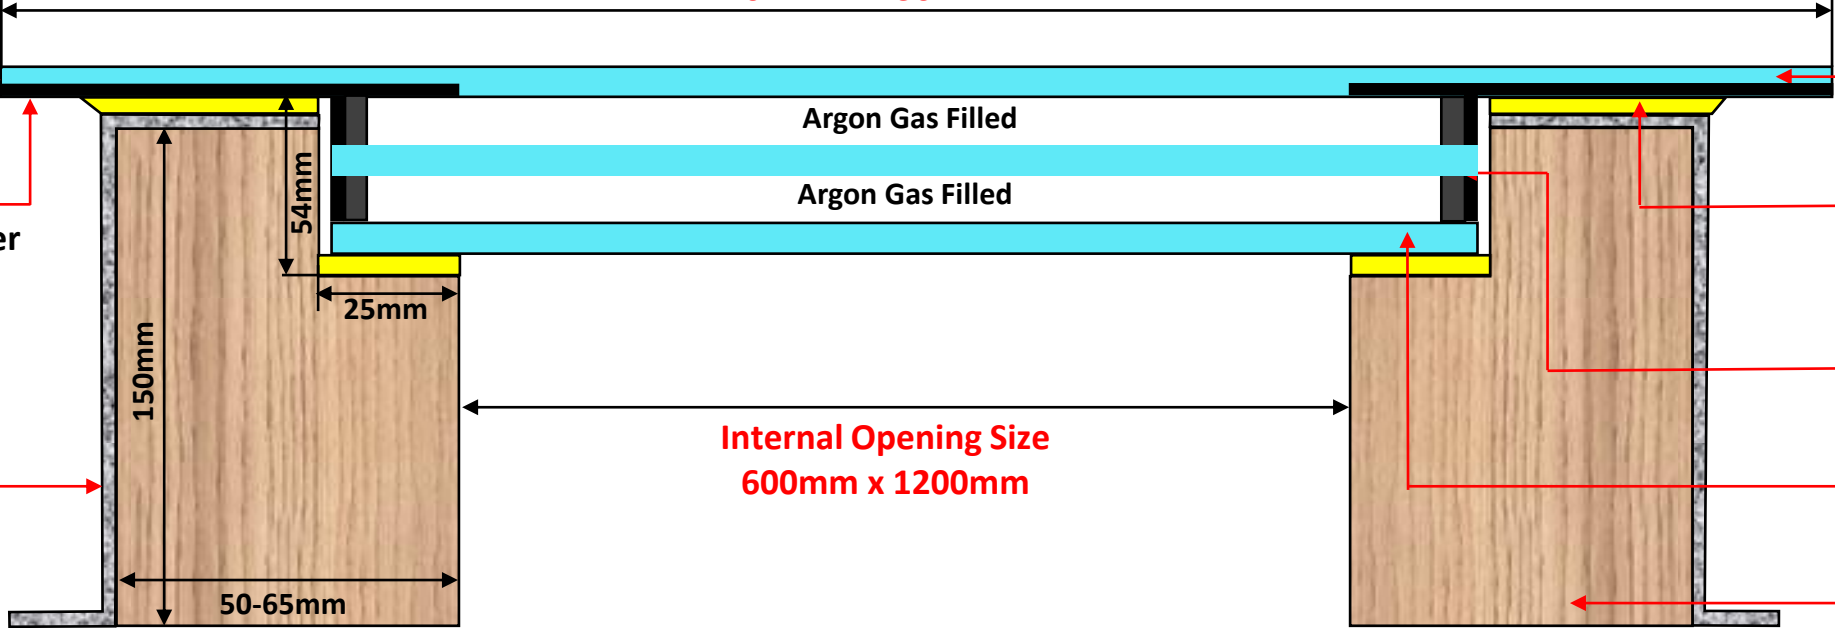

Flat Fixed Rooflight 600mm x 1200mm (Internal Opening Size)

U-Value 1.2 w/m²k

All Glass Rooflight

High Class Polished Edge Finish

External Glass Size
761mm x 1361mm

82mm Black Screenprint Border

Weathered Finish by others

6mm Toughened Safety Glass

Bed of sealant by others

Thermal Super Spacer

6mm Toughened Low E Glass

Thermal Upstand by others

*Not to scale

Please note it is the responsibility of the customer to ensure that all products purchased and used are compliant with Building Regulations.

Free Delivery

Flat Fixed Rooflight 600mm x 1200mm (Internal Opening Size)

U-Value 1.2 w/m2k

All Glass Rooflight

High Class Polished Edge Finish

External Glass Size
761mm x 1361mm

82mm Black Screenprint Border

6mm Toughened Safety Glass

Argon Gas Filled

Thermal Super Spacer

Argon Gas Filled

6mm Toughened Low E Glass

761mm

1361mm

82mm Black Border