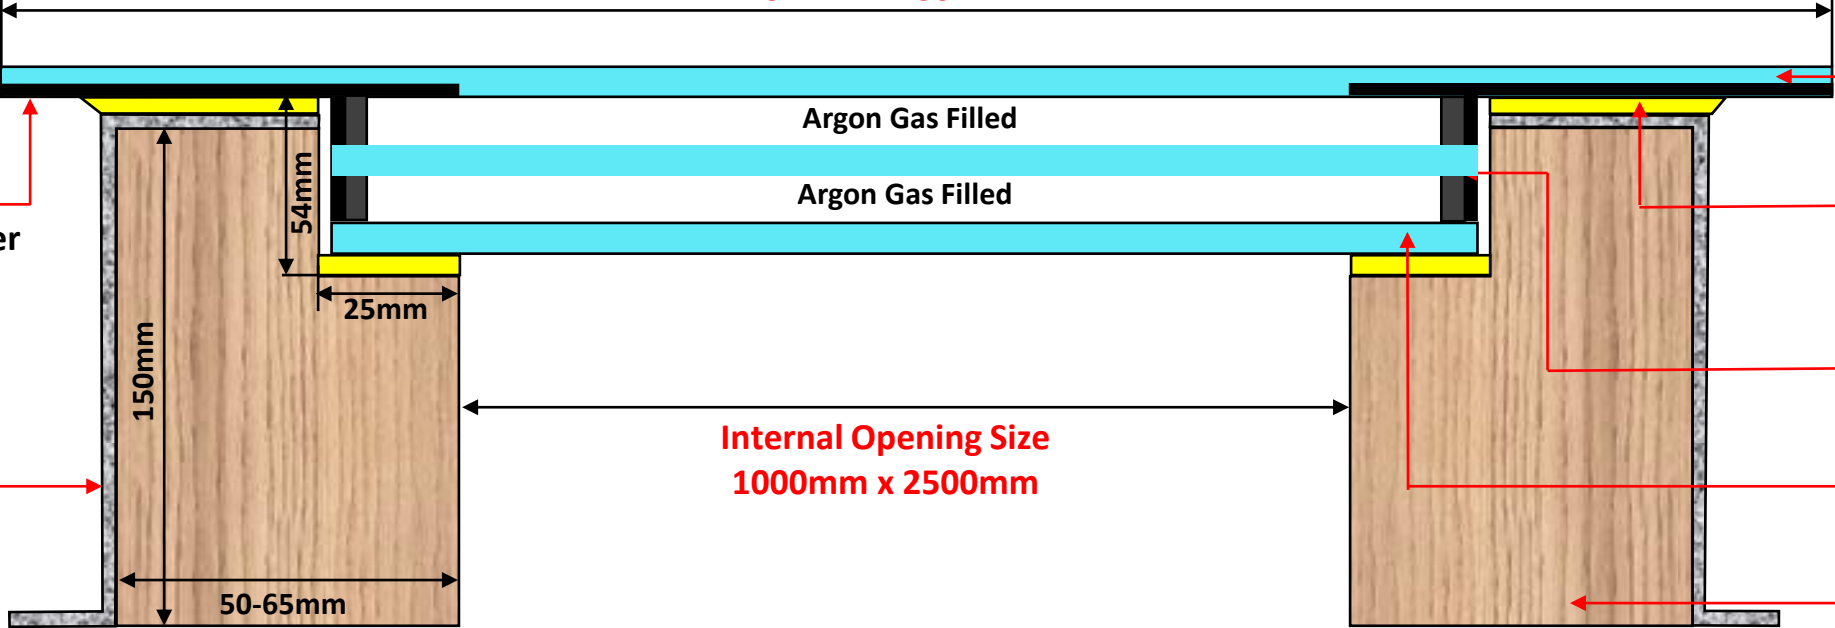

Flat Fixed Rooflight 1000mm x 2500mm (Internal Opening Size)

U-Value 1.2 w/m²k

All Glass Rooflight

High Class Polished Edge Finish

External Glass Size
1161mm x 2661mm

82mm Black Screenprint Border

Weathered Finish by others

6mm Toughened Safety Glass

Bed of sealant by others

Thermal Super Spacer

6mm Toughened Low E Glass

Thermal Upstand by others

*Not to scale

Please note it is the responsibility of the customer to ensure that all products purchased and used are compliant with Building Regulations.

Free Delivery

Flat Fixed Rooflight 1000mm x 2500mm (Internal Opening Size)

U-Value 1.2 w/m2k

All Glass Rooflight

High Class Polished Edge Finish

External Glass Size
1161mm x 2661mm

82mm Black Screenprint Border

6mm Toughened Safety Glass

Argon Gas Filled

Thermal Super Spacer

Argon Gas Filled

6mm Toughened Low E Glass

2661mm

1161mm

82mm Black Border