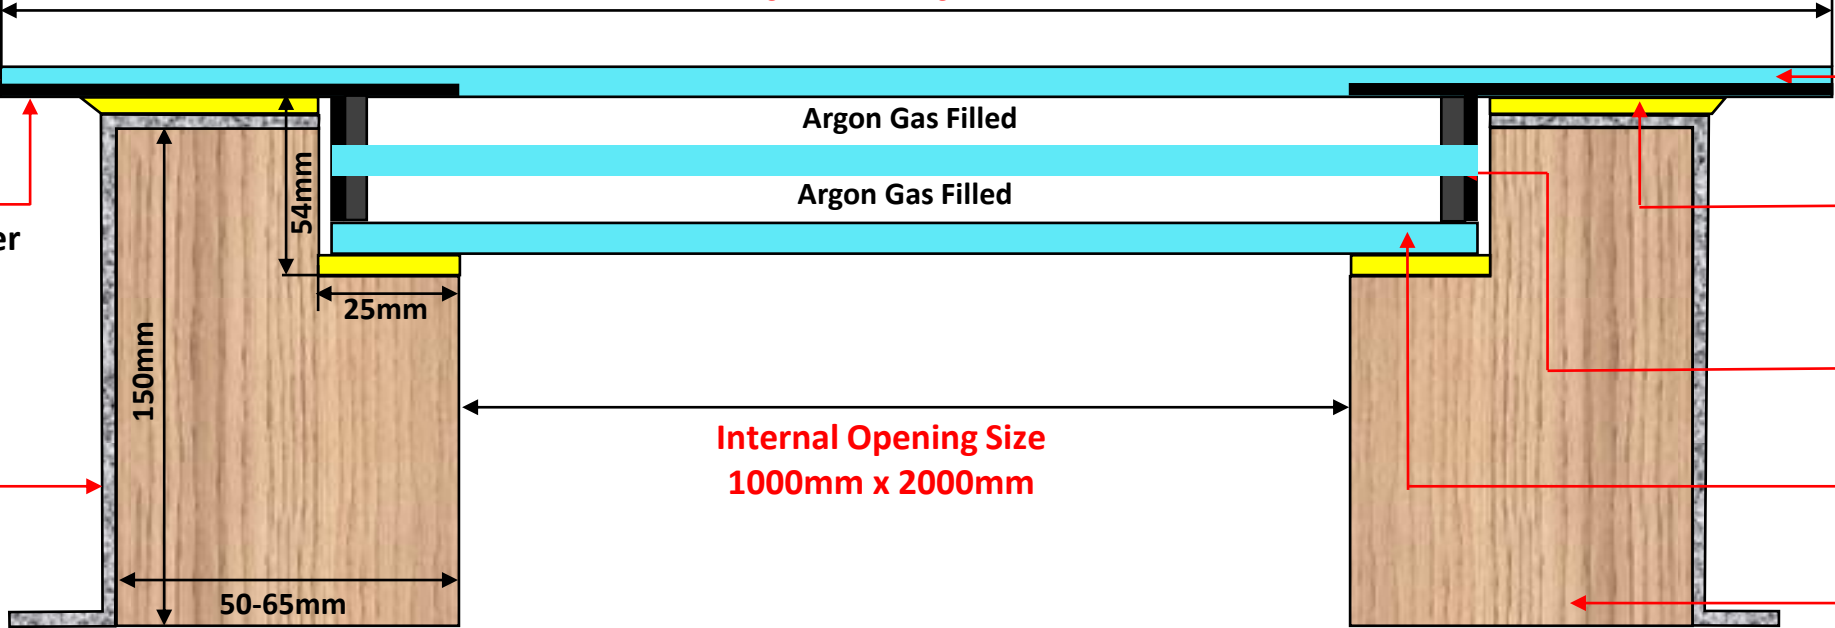

# Flat Fixed Rooflight 1000mm x 2000mm (Internal Opening Size)

U-Value 1.2 w/m<sup>2</sup>k

All Glass Rooflight

High Class Polished Edge Finish

External Glass Size  
1161mm x 2161mm

82mm Black Screenprint Border

Weathered Finish by others

6mm Toughened Safety Glass

Bed of sealant by others

Thermal Super Spacer

6mm Toughened Low E Glass

Thermal Upstand by others

\*Not to scale

Please note it is the responsibility of the customer to ensure that all products purchased and used are compliant with Building Regulations.

# Flat Fixed Rooflight 1000mm x 2000mm (Internal Opening Size)

U-Value 1.2 w/m2k

High Class Polished Edge Finish

External Glass Size  
1161mm x 2161mm

82mm Black Screenprint Border

6mm Toughened Safety Glass