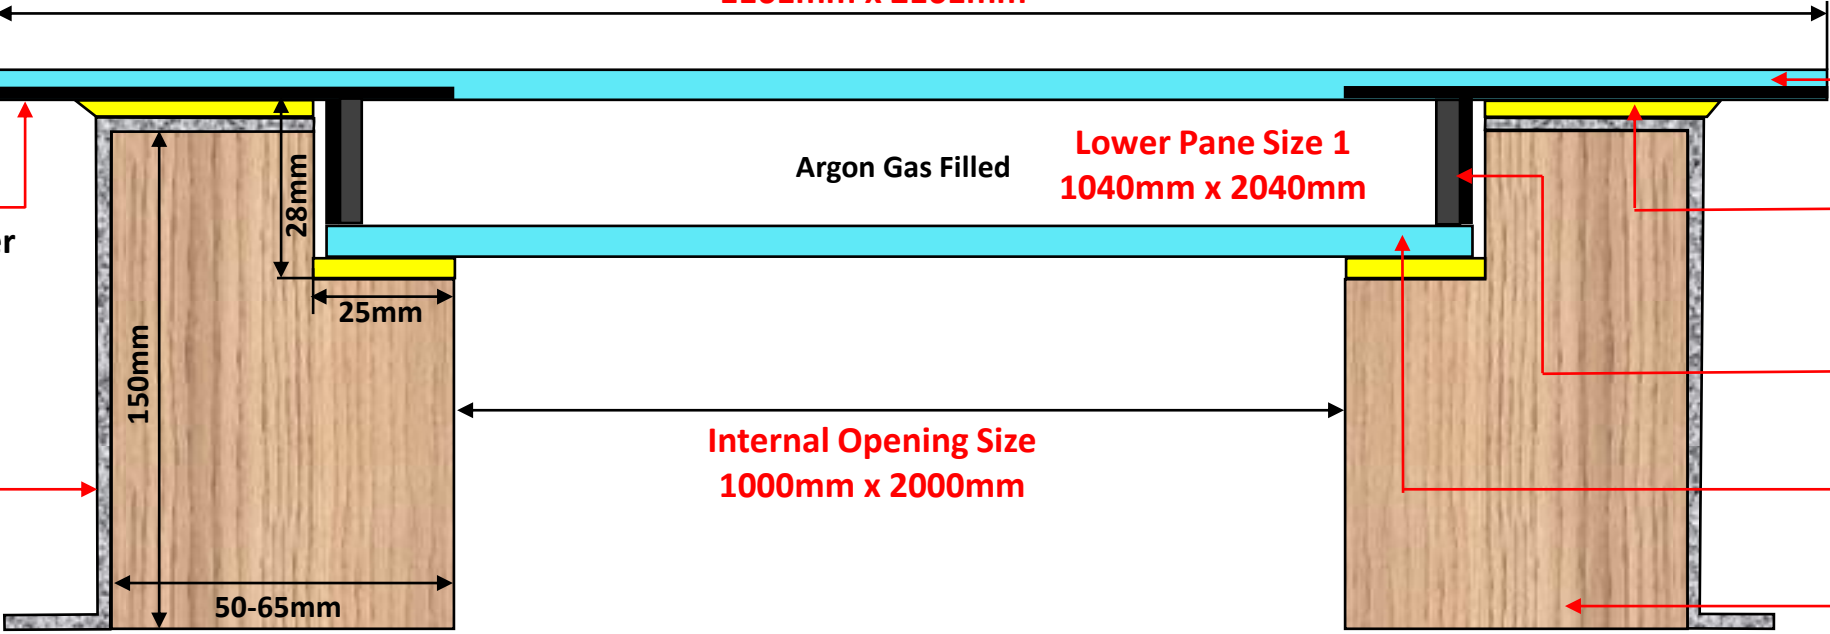

Flat Fixed Rooflight 1000mm x 2000mm (Internal Opening Size)

U-Value 1.2 w/m²k

All Glass Rooflight

High Class Polished Edge Finish

External Glass Size
1161mm x 2161mm

82mm Black Screenprint Border

Argon Gas Filled
Lower Pane Size 1
1040mm x 2040mm

6mm Toughened Safety Glass

Weathered Finish by others

Internal Opening Size
1000mm x 2000mm

Bed of sealant by others

Thermal Super Spacer

6mm Toughened Low E Glass

Thermal Upstand by others

*Not to scale

Please note it is the responsibility of the customer to ensure that all products purchased and used are compliant with Building Regulations.

Free Delivery

Flat Fixed Rooflight 1000mm x 2000mm (Internal Opening Size)

U-Value 1.2 w/m2k

High Class Polished Edge Finish

External Glass Size
1161mm x 2161mm

6mm Toughened Safety Glass

82mm Black Screenprint Border

Argon Gas Filled
Lower Pane Size
1040mm x 2040mm

Thermal Super Spacer