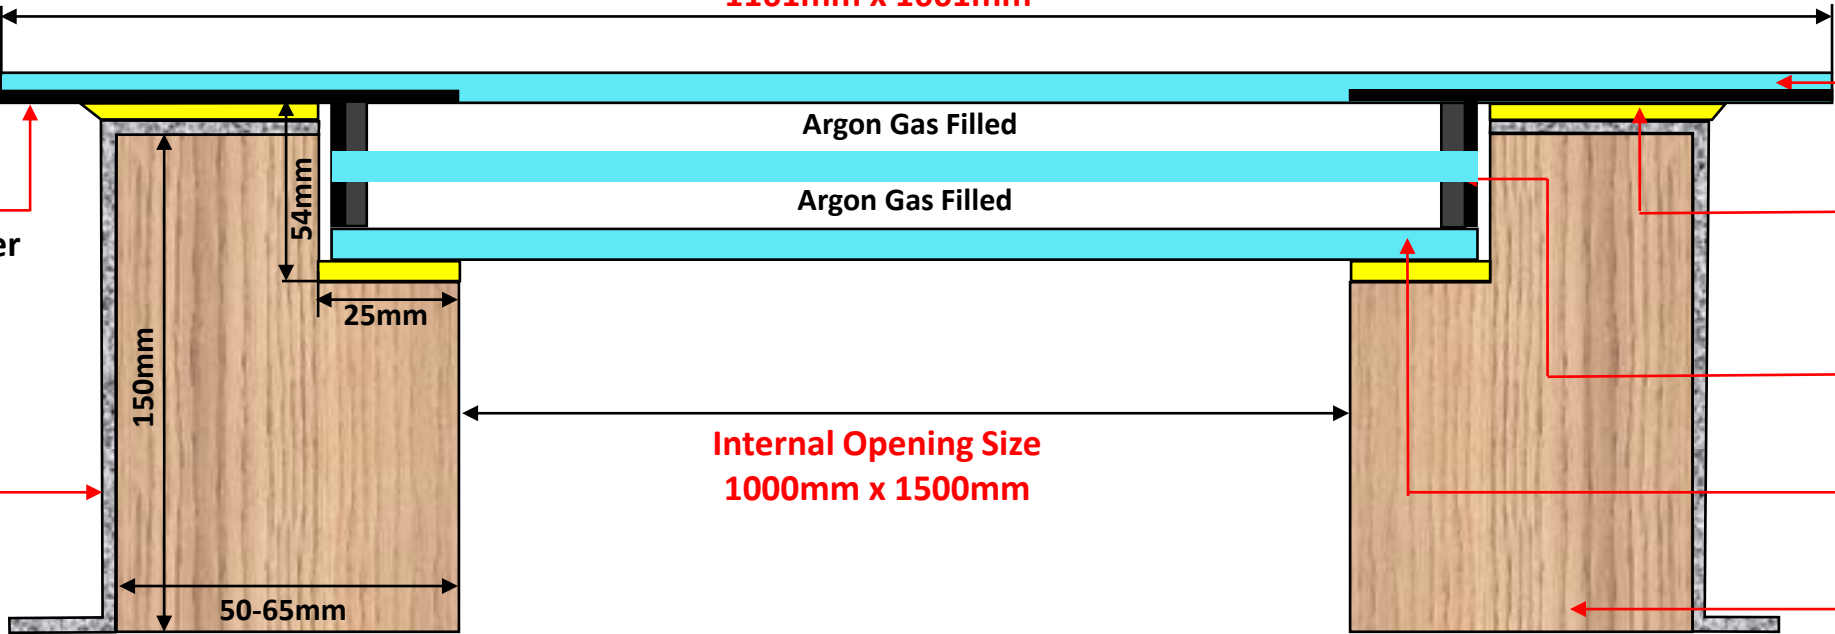

Flat Fixed Rooflight 1000mm x 1500mm (Internal Opening Size)

U-Value 1.2 w/m²k

All Glass Rooflight

High Class Polished Edge Finish

External Glass Size
1161mm x 1661mm

82mm Black Screenprint Border

Weathered Finish by others

6mm Toughened Safety Glass

Bed of sealant by others

Thermal Super Spacer

6mm Toughened Low E Glass

Thermal Upstand by others

Internal Opening Size
1000mm x 1500mm

*Not to scale

Please note it is the responsibility of the customer to ensure that all products purchased and used are compliant with Building Regulations.

Free Delivery

Flat Fixed Rooflight 1000mm x 1500mm (Internal Opening Size)

U-Value 1.2 w/m2k

All Glass Rooflight

High Class Polished Edge Finish

External Glass Size
1161mm x 1661mm

82mm Black Screenprint Border

6mm Toughened Safety Glass

Argon Gas Filled

Thermal Super Spacer

Argon Gas Filled

6mm Toughened Low E Glass

1661mm

1161mm

82mm Black Border