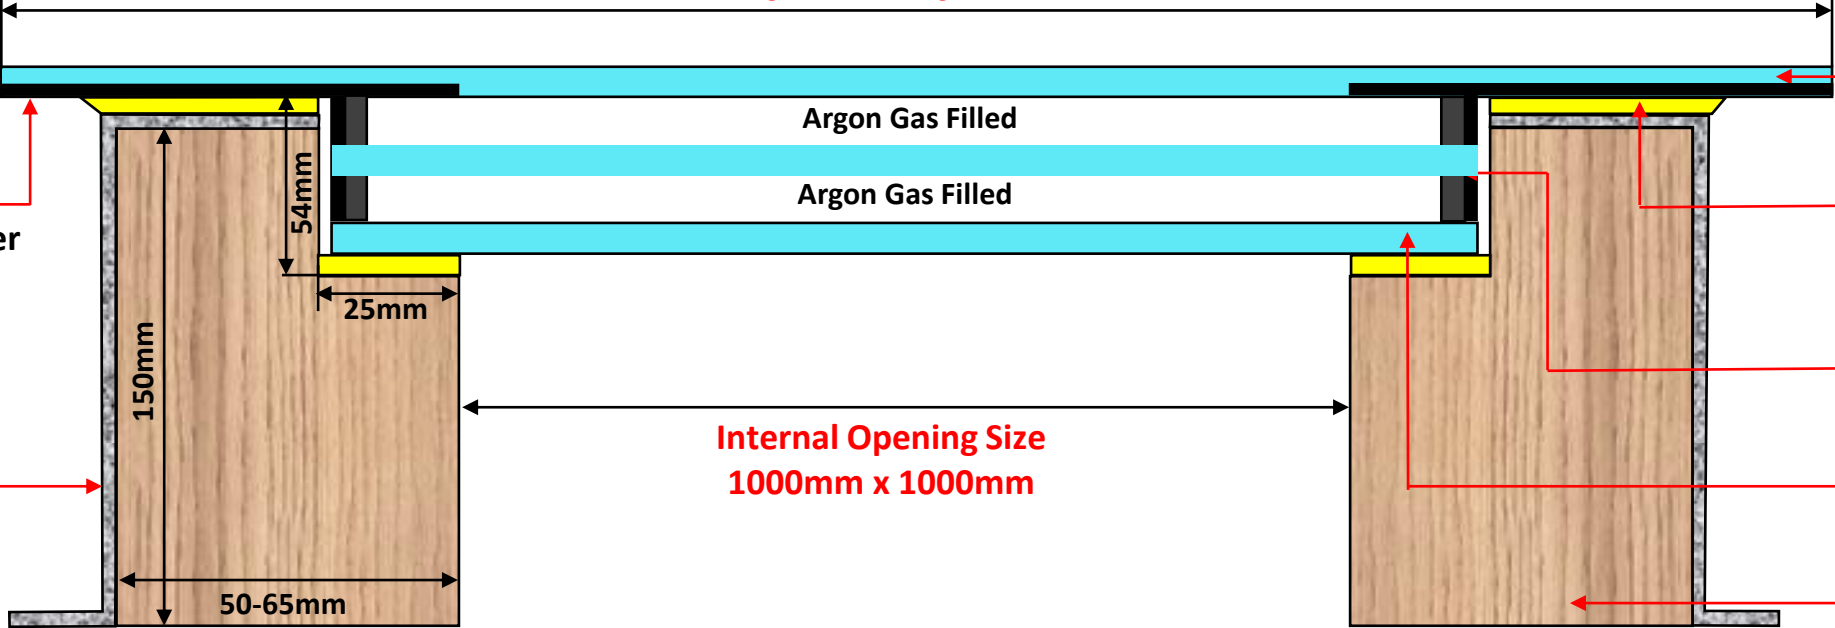

# Flat Fixed Rooflight 1000mm x 1000mm (Internal Opening Size)

U-Value 1.2 w/m<sup>2</sup>k

All Glass Rooflight

High Class Polished Edge Finish

External Glass Size  
1161mm x 1161mm

82mm Black Screenprint Border

Weathered Finish by others

6mm Toughened Safety Glass

Bed of sealant by others

Thermal Super Spacer

6mm Toughened Low E Glass

Thermal Upstand by others

\*Not to scale

Please note it is the responsibility of the customer to ensure that all products purchased and used are compliant with Building Regulations.

# Flat Fixed Rooflight 1000mm x 1000mm (Internal Opening Size)

U-Value 1.2 w/m2k

All Glass Rooflight

High Class Polished Edge Finish

External Glass Size  
1161mm x 1161mm

82mm Black Screenprint Border

6mm Toughened Safety Glass