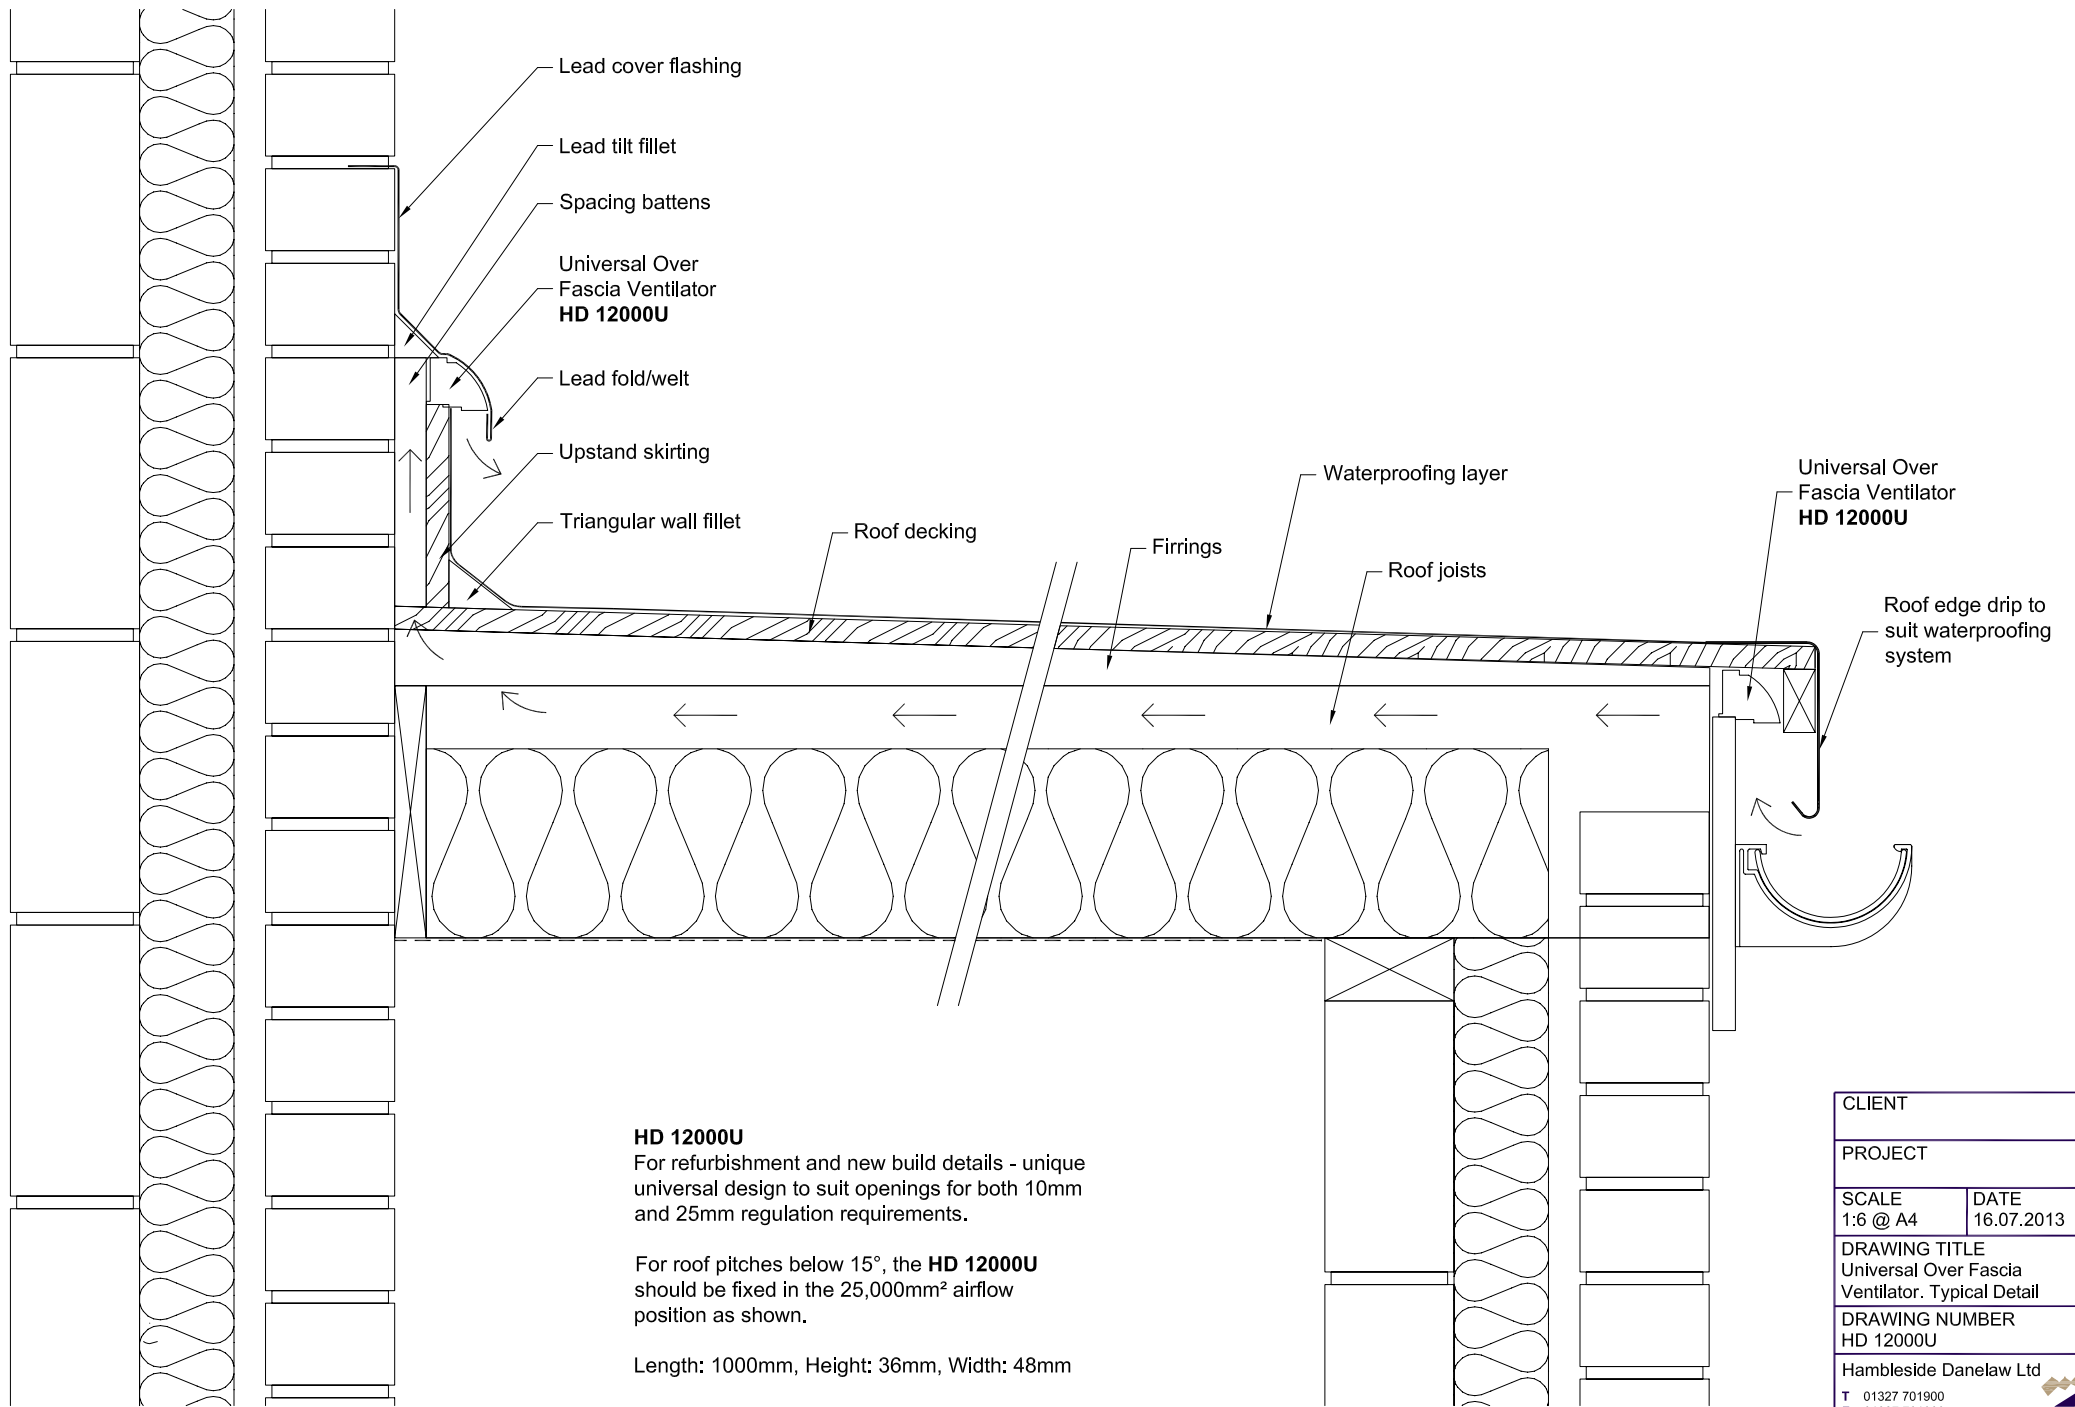

HD 12000U

For refurbishment and new build details - unique universal design to suit openings for both 10mm and 25mm regulation requirements.

Airflow at 10mm fixing position: 10,000mm²

Airflow at 25mm fixing position: 25,000mm²

Length: 1000mm, Height: 36mm, Width: 48mm

CLIENT	
PROJECT	
SCALE 1:6 @ A4	DATE 11.07.2013
DRAWING TITLE Universal Over Fascia Ventilator	
DRAWING NUMBER HD 12000U	
Hambleside Danelaw Ltd	
T 01327 701900	
F 01327 701909	
W www.hambleside-danelaw.co.uk	
A Long March, Daventry, NN11 4NR	

HD 12000U

For refurbishment and new build details - unique universal design to suit openings for both 10mm and 25mm regulation requirements.

For roof pitches below 15°, the **HD 12000U** should be fixed in the 25,000mm² airflow position as shown.

Length: 1000mm, Height: 36mm, Width: 48mm

CLIENT	
PROJECT	
SCALE 1:6 @ A4	DATE 16.07.2013
DRAWING TITLE Universal Over Fascia Ventilator. Typical Detail	
DRAWING NUMBER HD 12000U	
HambleSide Danelaw Ltd	
T 01327 701900	
F 01327 701909	
W www.hambleSide-danelaw.co.uk	
A Long March, Daventry, NN11 4NR	