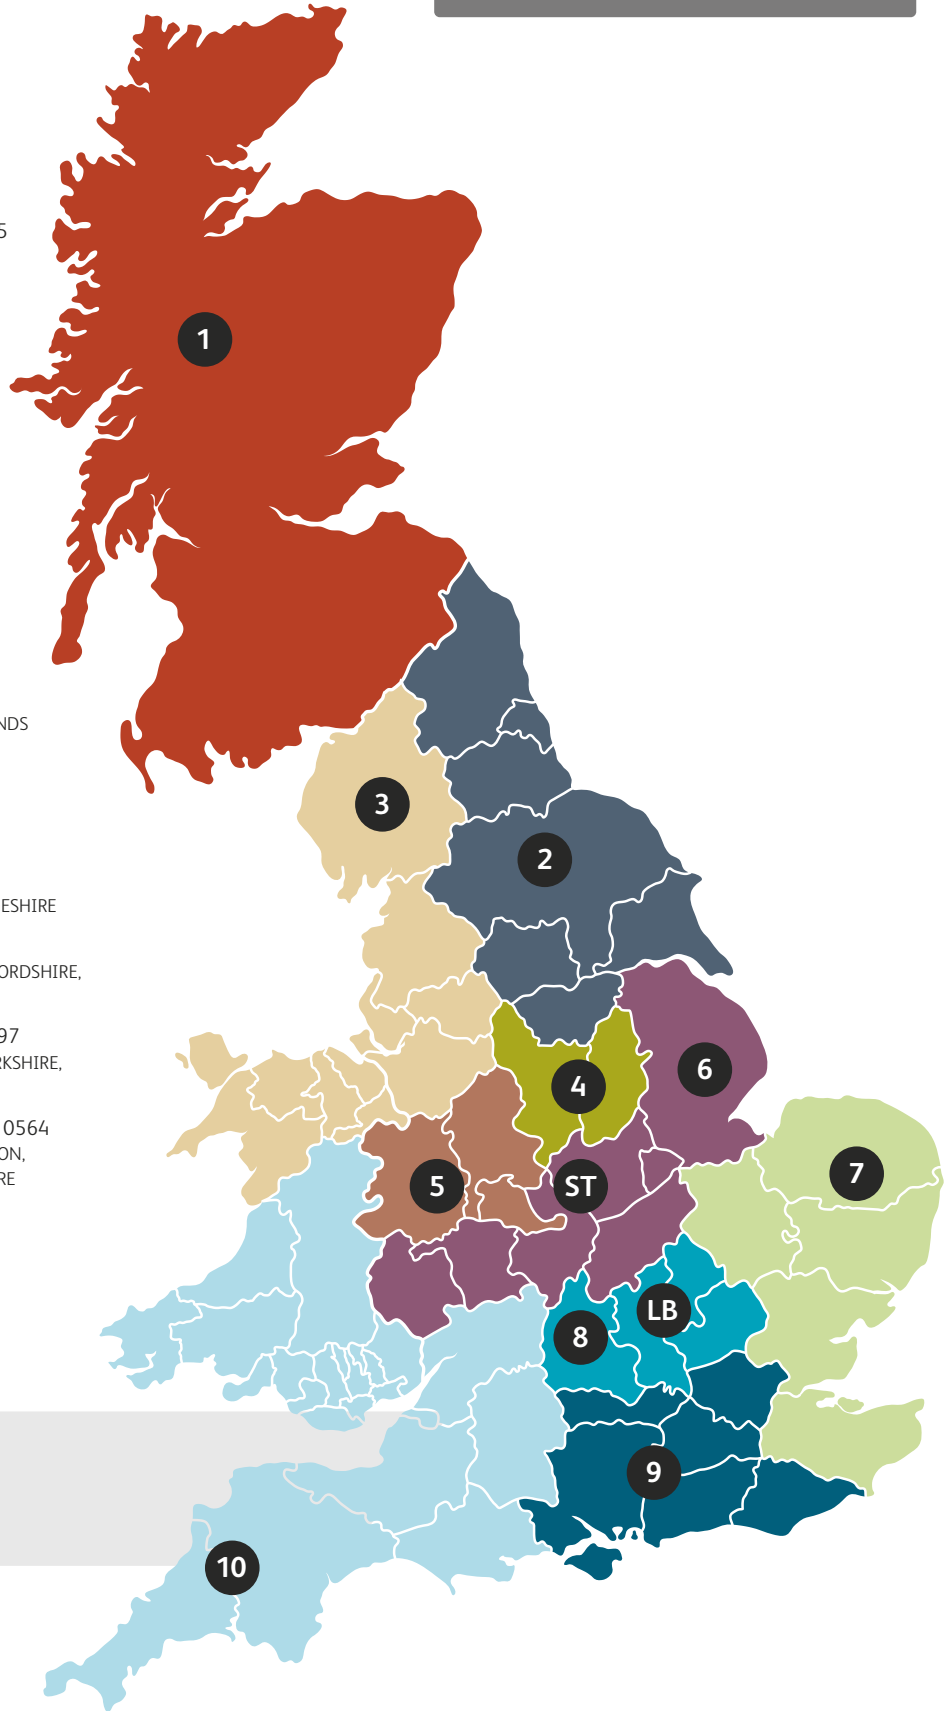

GEMINI[®]

AVAILABLE NOW

Forticrete

Interlocking Twin Plain Tile

available in 7 colours

MIXED RUSSET (PRE-BLENDED)

SUNRISE BLEND (PRE-BLENDED)

RED

BROWN

SLATE GREY

EMBER BLEND (GRANULAR FINISH)

MERCIA BLEND (GRANULAR FINISH)

PLEASE CONTACT YOUR **FORTICRETE**
AREA SALES MANAGER FOR PRICES

Ibstock
At the heart of building

WWW.FORTICRETE.CO.UK

- 1 **MIKE EMMERSON** (R52) 07831 312005
SCOTLAND
- 2 **SIMON JAMES** (R41) 07795 542273
NORTH EAST, NORTH YORKSHIRE,
WEST YORKSHIRE, SOUTH YORKSHIRE,
EAST YORKSHIRE & KINGSTON UPON HULL,
NORTH LINCOLNSHIRE
- 3 **DAVE HILL** (R44) 07768 032331
CUMBRIA, LANCASHIRE, CHESHIRE,
MERSEYSIDE, NORTH WALES,
GREATER MANCHESTER, ANGLESEY,
ISLE OF MAN
- 4 **ADAM SEAL** (R42) 07909 895263
DERBYSHIRE, NOTTINGHAMSHIRE,
INCLUDING DAVIDSONS, IBSTOCK,
WESTLEIGH HOMES & AVONSIDE LEICESTER
- 5 **GARY MORRIS** (R35) 07768 331783
SHROPSHIRE, STAFFORDSHIRE, WEST MIDLANDS
- 6 **CHRIS POLLARD** (R46) 07775 119038
WARWICKSHIRE, LEICESTERSHIRE,
NORTHAMPTONSHIRE, LINCOLNSHIRE,
HEREFORD & WORCESTER
- 7 **ANDY POPHAM** (R11) 07825 938493
NORFOLK, SUFFOLK, ESSEX, KENT, CAMBRIDGESHIRE
- 8 **MICHAEL TROTT** (R36) 07920 562675
BEDFORDSHIRE, BUCKINGHAMSHIRE, HERTFORDSHIRE,
OXFORDSHIRE, GREATER LONDON
- 9 **AGA KULAKOWSKA** (R34) 07785 338597
GREATER LONDON, HAMPSHIRE, SURREY, BERKSHIRE,
WEST SUSSEX, EAST SUSSEX, ISLE OF WIGHT
- 10 **WARREN CONWAY** (R37/R19) 07818 510564
CORNWALL, DEVON, SOMERSET, DORSET, AVON,
WILTSHIRE, SOUTH WALES, GLOUCESTERSHIRE

LB LEIGHTON BUZZARD FACTORY

ST STRETTON FACTORY