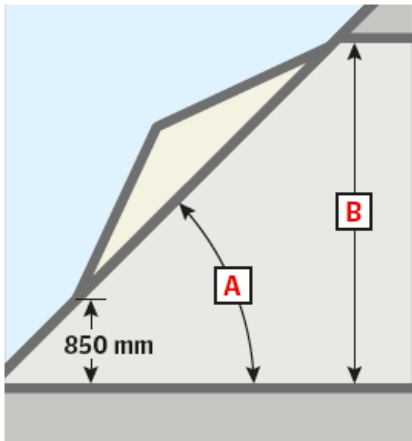

Minimum ceiling height B - depending on roof pitch A

A	min. B mm
35°	2003
40°	2171
45°	2328
50°	2470
55°	2600
60°	2714
65°	2815
70°	2900