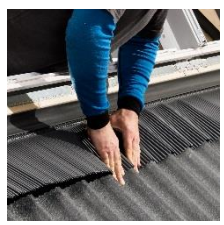

### Materials

- Roof construction OSB boards with polyurethane insulation
- Top, middle and bottom trimmers in laminated pinewood
- Underfelt collar BFX in three-layer diffusion open polypropylene, drainage gutter included
- Frame insulation collar BDX
- Flashing parts EDW in lacquered aluminium with foam gasket and flexible apron
- Maintenance-free exterior covers in lacquered aluminium

- 4 Underfelt collar BFX**
- diffusion open material with pleated sides
  - drainage gutter included
  - easy and tight connection to underfelt of roof construction

- 5 Frame insulation collar BDX**
- shaped polyethylene in a steel frame
  - easy and effective insulation around the frame