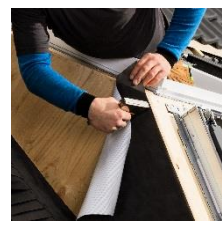

### Materials

- Roof construction OSB boards with polyurethane insulation
- Top, middle and bottom trimmers in laminated pinewood
- Underfelt collar BFX in three-layer diffusion open polypropylene, drainage gutter included
- Frame insulation collar BDX
- Flashing parts EDW in lacquered aluminium with foam gasket and flexible apron
- Maintenance-free exterior covers in lacquered aluminium

- 4 Underfelt collar BFX**
- diffusion open material with pleated sides
  - drainage gutter included
  - easy and tight connection to underfelt of roof construction

- 5 Frame insulation collar BDX**
- shaped polyethylene in a steel frame
  - easy and effective insulation around the frame