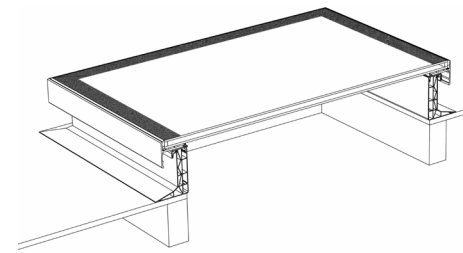

# em.glaze™

em.glaze to suit **builders** upstand

em.glaze with uPVC 150mm **vertical** upstand

	Glazed unit only	Electric concealed motors hinged opening		
Size ref	To suit external curb size (mm)	To suit external curb size (mm)		
Square	S4	700x700	720x720	
	S5	800 x 800	820 x 820	
	S7	900 x 900	920 x 920	
	S8	1000 x 1000	1020 x 1020	
	S9	1100 x 1100	1120 x 1120	
	S11	1300 x 1300	1320 x 1320	
	S17	2100 x 2100	N/A	
	Rectangular	R5	700 x 1000	720 x 1020
		R6	700 x 1300	720 x 1320
R16		1000 x 1300	1020 x 1320	
R17a		1100 x 1600	1120 x 1620	
R19		1100 x 2100	1120 x 2120	
R22z		1100 x 3100	N/A	
R30a		1600 x 3100	N/A	

	Size ref	To suit roof opening size (mm)
Square	S4	600 x 600
	S5	700 x 700
	S7	800 x 800
	S8	900 x 900
	S9	1000 x 1000
	S11	1200 x 1200
Rectangular	R5	600 x 900
	R6	600 x 1200
	R16	900 x 1200
	R17a	1000 x 1500
	R19	1000 x 2000