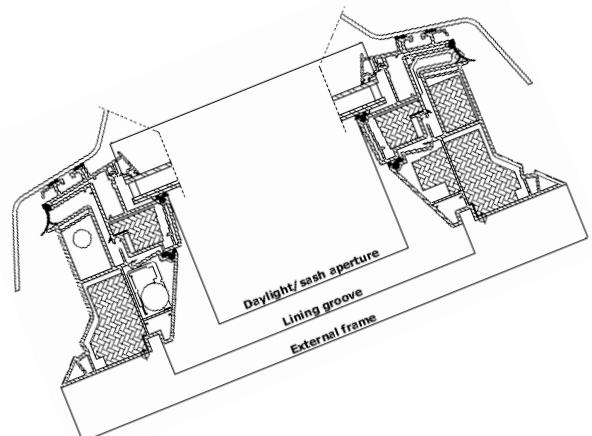

Available sizes and daylight area

	600 mm	800 mm	900 mm	1000 mm	1200 mm	1500 mm
600 mm	CVP 060060 (0.19)					
800 mm		CVP 080080 (0.40)				
900 mm	CVP 060090 (0.32)		CVP 090090 (0.54)			
1000 mm				CVP 100100 (0.70)		
1200 mm			CVP 090120 (0.76)		CVP 120120 (1.07)	
1500 mm				CVP 100150 (1.11)		CVP 150150 (1.78)

Lining measurements

Size	W x H mm
060060	559x559
080080	759x759
060090	559x859
090090	859x859
090120	859x1159
100100	959x959
100150	959x1459
120120	1159x1159
150150	1459x1459

External frame measurements

Size	W x H mm
060060	780x780
080080	980x980
060090	780x1080
090090	1080x1080
090120	1080x1380
100100	1180x1180
100150	1180x1680
120120	1380x1380
150150	1680x1680

( ) = Effective daylight area, m²

VELUX INTEGRA® flat roof window CVP

- is mains powered
- is operated with wall switch supplied with the window
- opens 200 mm – providing good ventilation
- can be combined with fixed flat roof windows for the ultimate combination of natural light and fresh air
- Several flat roof windows can be controlled with the same wall switch

Width

Height