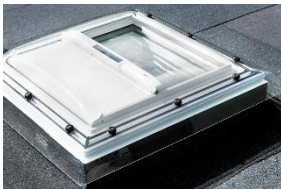

## Polycarbonate dome

Polycarbonate dome:

- extra impact-resistance and fire protection
- useful in some industrial buildings where the windows are installed close to fire breaks - or in places with frequent traffic on the roof available in clear and opaque