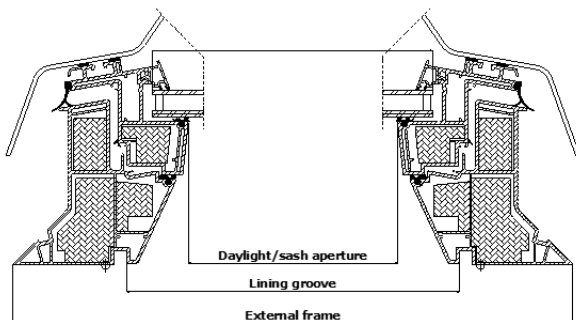

Available sizes and daylight area

	600 mm	800 mm	900 mm	1000 mm	1200 mm	1500 mm
600 mm	CVP 060060 (0.19)					
800 mm		CVP 080080 (0.40)				
900 mm	CVP 060090 (0.32)		CVP 090090 (0.54)			
1000 mm				CVP 100100 (0.70)		
1200 mm			CVP 090120 (0.76)		CVP 120120 (1.07)	
1500 mm				CVP 100150 (1.11)		CVP 150150 (1.78)

Lining measurements

Size	W x H mm
060060	559x559
080080	759x759
060090	559x859
090090	859x859
090120	859x1159
100100	959x959
100150	959x1459
120120	1159x1159
150150	1459x1459

External frame measurements

Size	W x H mm
060060	780x780
080080	980x980
060090	780x1080
090090	1080x1080
090120	1080x1380
100100	1180x1180
100150	1180x1680
120120	1380x1380
150150	1680x1680

( ) = Effective daylight area, m²

VELUX INTEGRA® flat roof window CVP

- is mains powered
- is operated with wall switch supplied with the window
- opens 200 mm – providing good ventilation
- can be combined with fixed flat roof windows for the ultimate combination of natural light and fresh air
- Several flat roof windows can be controlled with the same wall switch

Width

Height