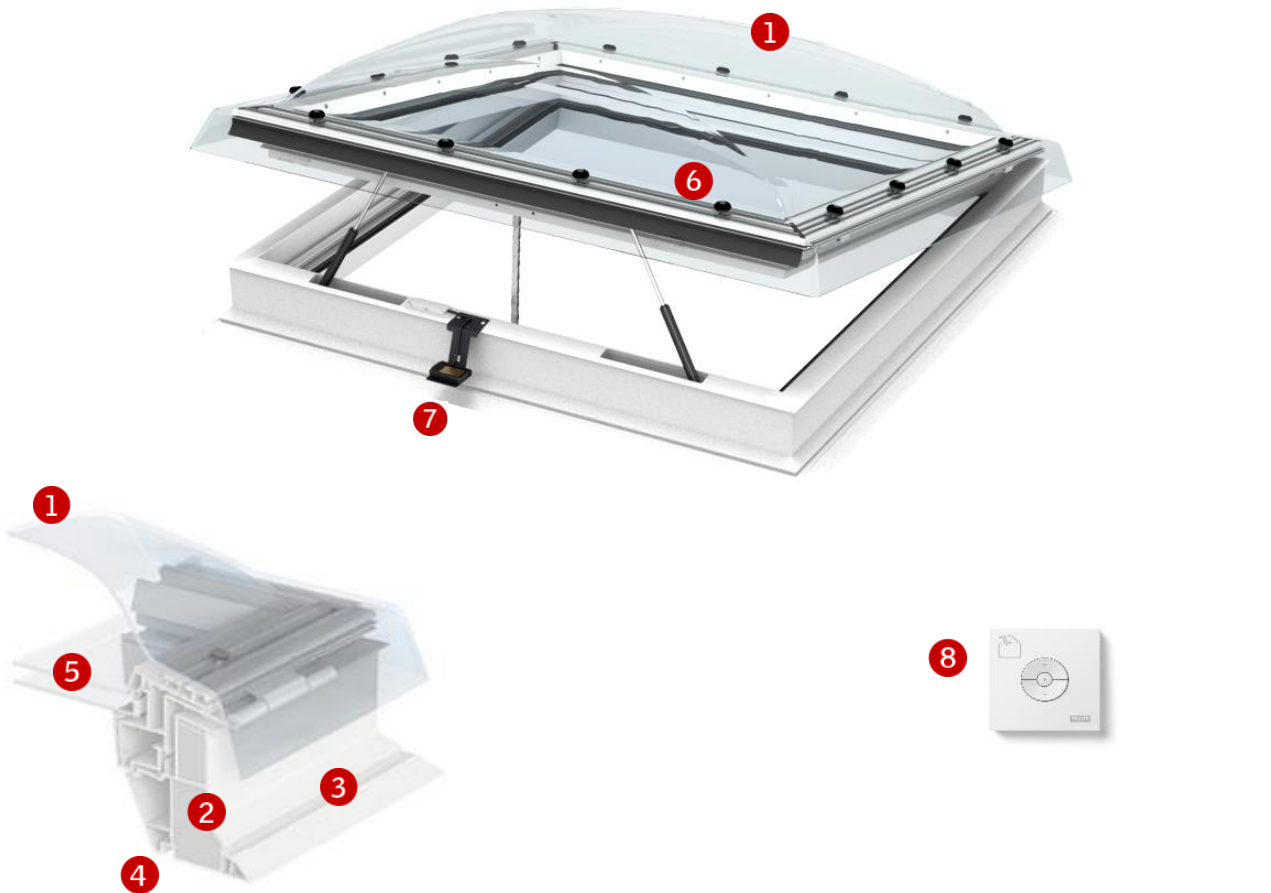

Visible features

1 Dome

- provides significant rain noise reduction and excellent sound insulation
- protects the insulating glass unit
- polycarbonate
- clear or opaque

2 Insulation

frame filled with polystyrene for superb insulation

3 Frame

- PVC profiles provide a nice, smooth surface
- easy cleaning
- maintenance-free

4 Lining groove

Unique lining groove makes it easy to build an accurate lining and get a smooth finish

5 Insulating glass unit

- double-glazed
- inner laminated pane for personal safety

6 Dome fittings

Anchors make it easy to fit and secure the dome and to remove it for cleaning

7 Rain sensor

Rain sensor ensures that the window closes automatically if it starts raining

8 Wall switch

VELUX INTEGRA® wall switch for simple, convenient operation of the window