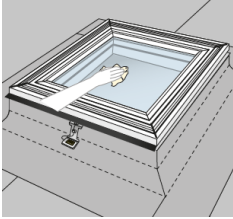

Cleaning and maintenance

To clean the outer pane of the insulating glass unit, remove the dome from the flat roof window.

Clean the dome with clean water only.

Do not add cleaners/detergents to the water (applies to both insulating glass unit and dome).