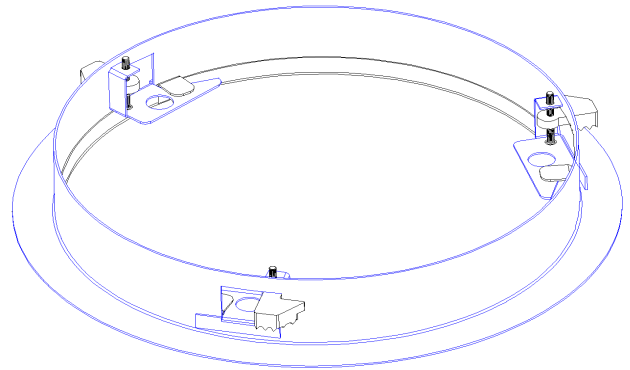

# FF-000-MD-PF-NL-LOD-CIR-SW

Metal Faced Access Panel - Picture Frame

Ceilings Only

No Airtight Rating

No Acoustic Rating

No Fire Rating

Picture Frame

### Introduction

The FF-000-MD-PF-NL-LOD-CIR-SW range of Access Panels are simple to install and suitable for ceilings only where regular maintenance to services is required. Fitting requires no battening out of the structural opening due to the unique FlipFix Device which clamps the frame on to the rear of the boards.

### Description

This panel is designed to fit into a structural membrane of a joint-less plasterboard wall & ceiling system. It is manufactured with a 25mm wide picture frame. The panel has a Metal faced door. The Panels Door Leaf is held in place by a twist and locate action. The Panels is fitted with a Safety Wire to prevent the door falling uncontrollably on opening. The Panel is Powder Coated RAL 9010 30% Gloss. Other colours available upon request. This panel is for inspection use only and are not suitable for personnel access.