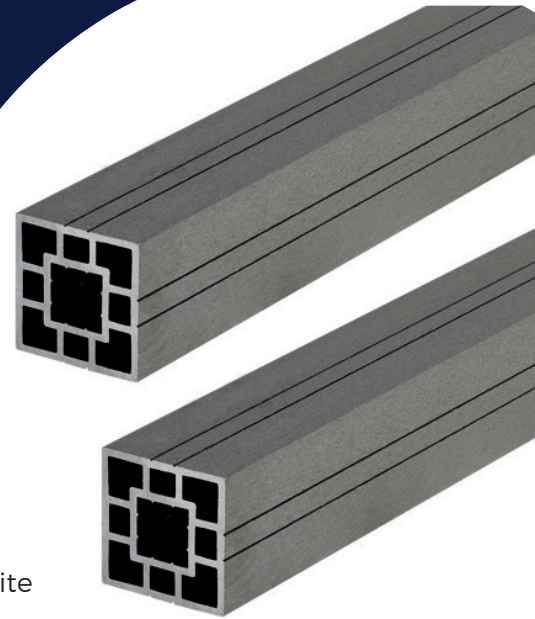

## COMPOSITE FENCING

### FENCING POST 3M

Cladco Composite Fencing Posts ensure lasting quality over time, made from high-quality recycled wood fibres and recycled plastic that also looks great. Available in a range of colours to match Cladco Composite Fencing Panels, including Ivory, Teak, Light Grey, Stone Grey, Coffee, Charcoal, Olive Green and Redwood.

Composite Fence Panels can be screwed to the front of Cladco Composite Fence Posts, or you can channel a groove to slot the Composite Fence Panels into. View our full range of Fencing products and create stunning Fencing for your garden or similar project with Cladco Fence products.

\*Please note: due to variations within the manufacturing process of these Posts, we advise to measure 20mm and channel this out rather than using the lines on the Posts, if installing Panels using the slot between method. If installing by securing to the front of the Composite Post, this process does not need to be followed.