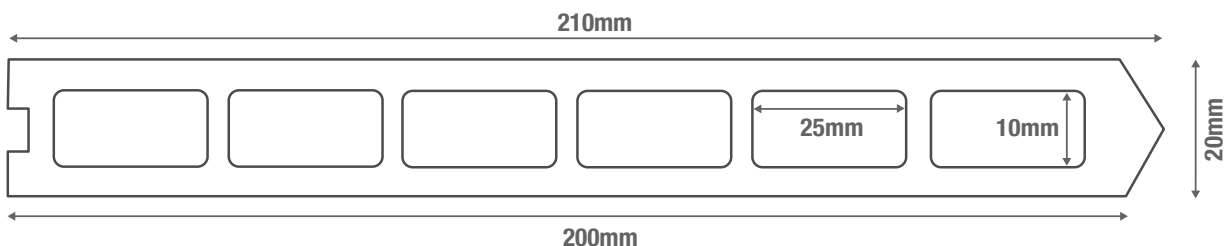

COLOURS

PLEASE NOTE - Images are used for illustration purposes only, actual item may vary slightly from the image supplied.

01837 659901 info@cladco.co.uk
www.cladcodecking.co.uk

Beardown Road, Exeter Road Industrial Estate, Okehampton EX20 1UA