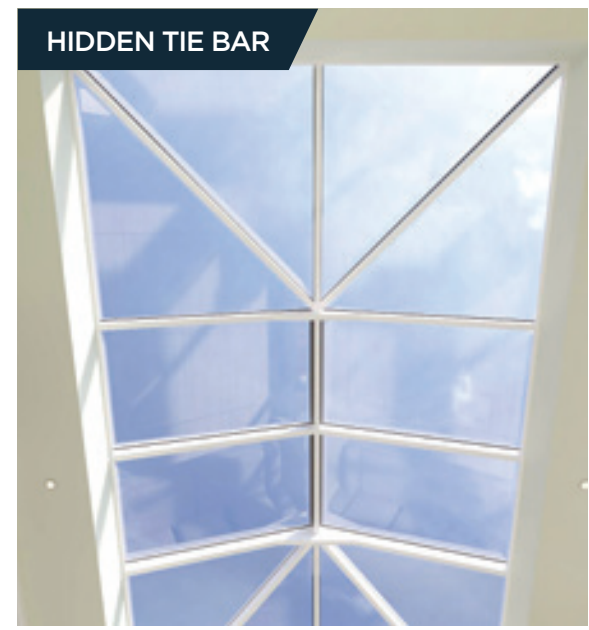

HIDDEN TIE BAR