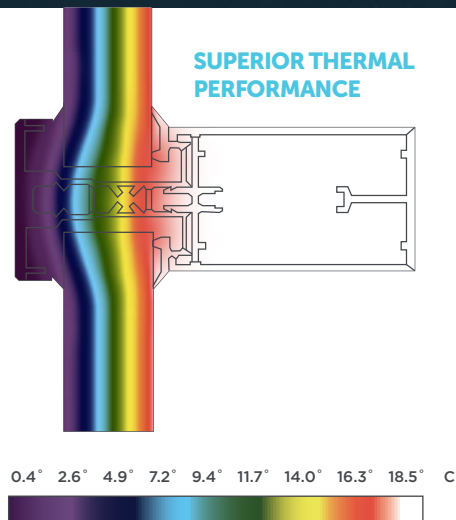

COOLER IN SUMMER WARMER IN WINTER

Why compromise excellent double or triple glazing performance? Choose the best insulated rafters in the industry with Atlas roof profile*.

The Atlas rafter is twice as thermally efficient as its nearest competitor. Upgrade to triple glazing to be 3 times as efficient.

Overall U Value can be as low as 0.7 when triple glazed or 1.2 when double glazed.

Units incorporate argon gas, a safe and inert gas that improves insulation, and warm edge spacer bar technology that reduces 'cold spots' and condensation, avoiding formation of unsightly mould while improving thermal insulation.

A combination of low emissivity inner glass and argon gas filling means the Atlas solar control glass gives twice the insulation of ordinary double glazing, which reduces energy costs and keeps your conservatory warmer in winter.

TWICE AS EFFICIENT

U Values of Rafters of Leading Manufacturers