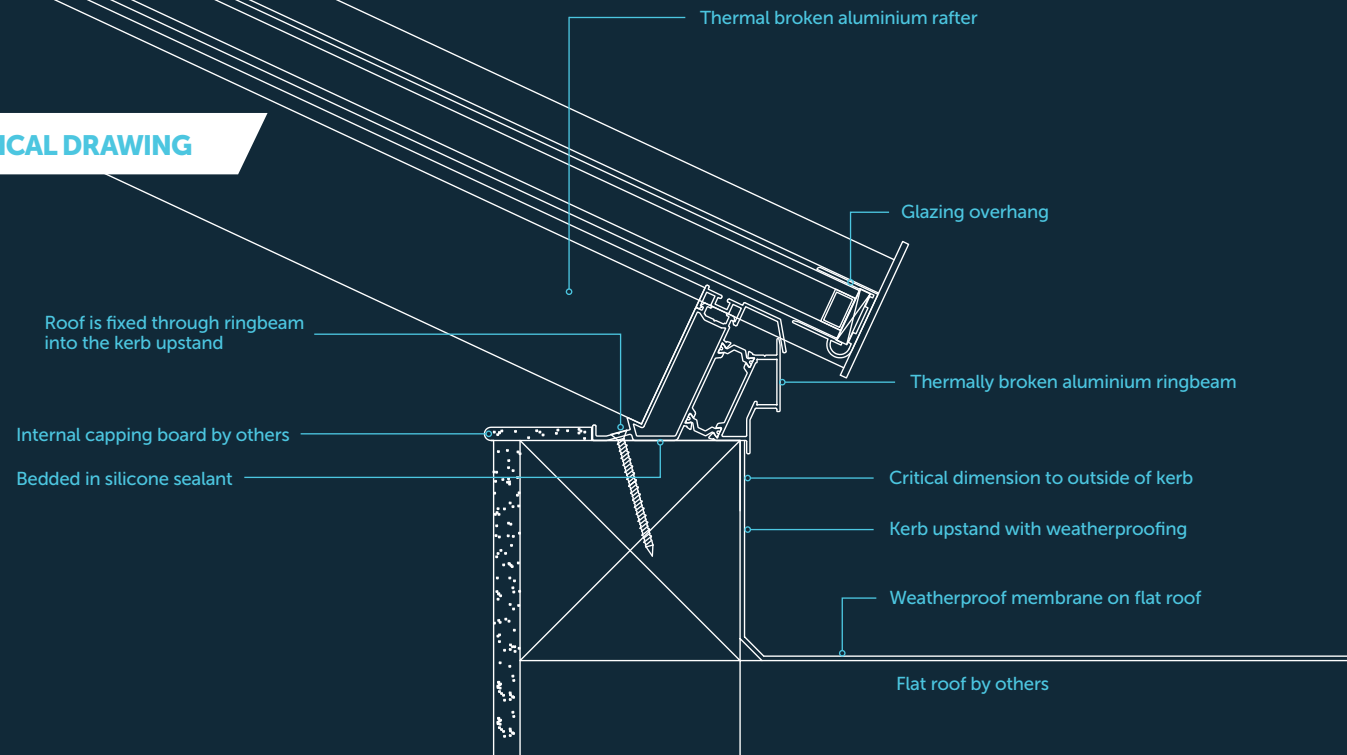

The combination of good design and precision engineering means that Atlas roofs can be fitted in almost every conceivable setting.

TECHNICAL DRAWING

IT'S ALL IN THE DETAIL

ROOF VENTS

Designed to integrate.