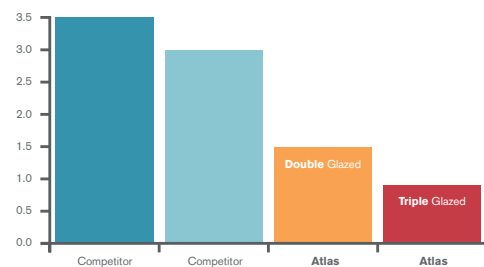

COOLER IN SUMMER WARMER IN WINTER

Why compromise excellent double or triple glazing performance? Choose the best insulated rafters in the industry with Atlas roof profile*.

The Atlas rafter is twice as thermally efficient as its nearest competitor. Upgrade to triple glazing to be 3 times as efficient.

Overall U Value can be as low as 0.7 when triple glazed or 1.2 when double glazed.

Units incorporate argon gas, a safe and inert gas that improves insulation, and warm edge spacer bar technology that reduces 'cold spots' and condensation, avoiding formation of unsightly mould while improving thermal insulation.

A combination of low emissivity inner glass and argon gas filling means the Atlas solar control glass gives twice the insulation of ordinary double glazing, which reduces energy costs and keeps your conservatory warmer in winter.

TWICE AS EFFICIENT

U Values of Rafters of Leading Manufacturers