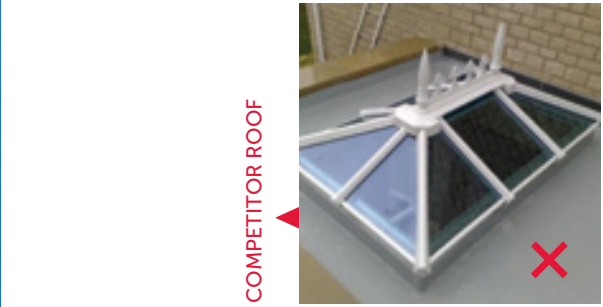

UNRIVALLED AERIAL VIEWS

Atlas have combined good looks, outstanding strength and intelligent detailing, to create one of the finest looking products available for conservatory and orangery installations.

The versatility of the aluminium rafters and creative design solutions have removed the requirements for outdated bulky hood covers on lantern roofs and Edwardians.

KEY BENEFITS

- The UK's most thermal efficient aluminium roof system*
- The UK's strongest roof system*
- Minimalist modern design with ultra-low sight lines
- Ideal for orangeries and lantern roofs
- Clean low sight lines externally
- Choice of PVCu or aluminium external caps
- Bevelled or flat external caps to suit building design
- Available in all RAL colours

70%
SLIMMER

Competitor 60mm
Atlas 40mm
INTERNAL RAFTER COMPARISON

40mm
Clean sight lines internally and low sight lines externally More sky!

NO
CHUNKY
COVERS

TAKE
A CLOSER
LOOK

INTERNAL RIDGE SLIMNESS
Competitor 150mm
Atlas 40mm

Sharp lines inside and low sight lines outside

MORE SKY – LESS ROOF™. Whether you're inside looking up, or outside looking enviously in, an Atlas roof puts any property in a class of its own. Step under an Atlas roof and prepare to be amazed. The glass panes simply seem to float in the sky. The clean, sharp lines with minimal intrusion are possible thanks to the super slim 40mm frame. Unless it's a Victorian style, there's even no need for a boss or hood.

*Independent tests show that Atlas offers the best strength and performance in the UK domestic conservatory market (excluding the addition of bolster bars).