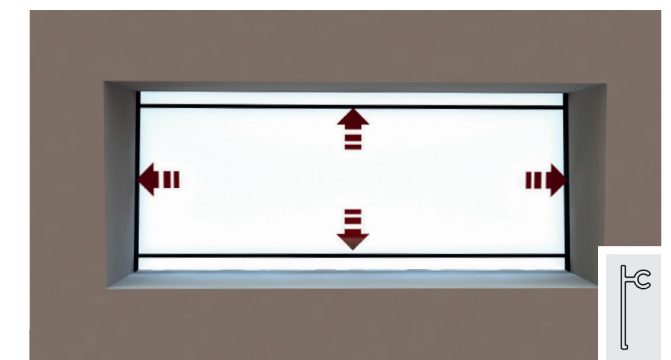

TOOLS YOU'LL NEED:

Sealant

Battery Driver

Rubber Mallet

If an Atlas kerb is specified, assemble the kit and fix to the flat roof deck. Secure the Atlas kerb to the host structure using appropriate steel fixing straps (not supplied). Cover the flat roof and kerb with an appropriate weatherproof membrane. If not using an Atlas kerb, we recommend installing the roof at a minimum 5 degree pitch.

1 Run a continuous bead of sealant around the perimeter of the kerb for the frame to sit on.

2 Position the Flat Rooflight onto the kerb. Make sure it's central to achieve an even distance around the kerb.

3 Screw the Rooflight onto the kerb using appropriate fixings. Secure it 150mm from the ends and 250mm centres.

4 Fit external cladding positioning centrally. A rubber mallet may be required.

5 Fit the corner trims by hooking them under the external claddings and rotating them over, clipping them into place.

6 After the internal plasterboard is fitted, tap the internal cover trims into the frame using a rubber hammer. Note: Fit the two opposite trims that are the internal size of the frame first and then fit the remaining two trims between them.