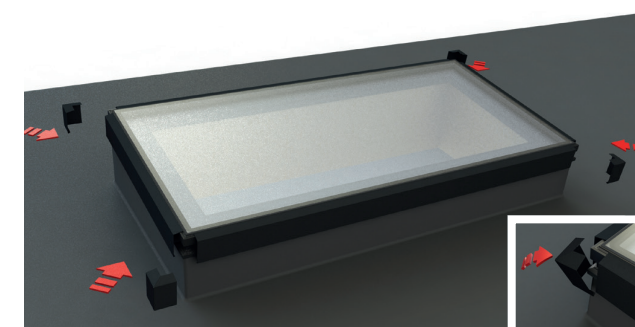

TOOLS YOU'LL NEED:

Sealant

Battery Driver

Rubber Mallet

If an Atlas kerb is specified, assemble the kit and fix to the flat roof deck. Secure the Atlas kerb to the host structure using appropriate steel fixing straps (not supplied). Cover the flat roof and kerb with an appropriate weatherproof membrane. If not using an Atlas kerb, we recommend installing the roof at a minimum 5 degree pitch.

1 Run a continuous bead of sealant around the perimeter of the kerb for the frame to sit on.

2 Position the Flat Rooflight onto the kerb. Make sure it's central to achieve an even distance around the kerb.

3 Screw the Rooflight onto the kerb using appropriate fixings. Secure it 150mm from the ends and 250mm centres.

4 Fit external cladding positioning centrally. A rubber mallet may be required.

5 Fit the corner trims by hooking them under the external claddings and rotating them over, clipping them into place.