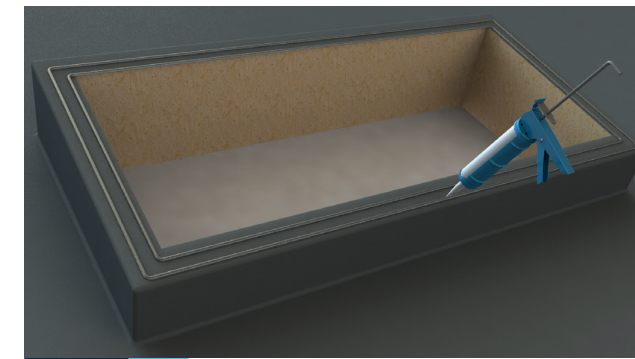

TOOLS YOU'LL NEED:

Sealant

Battery Driver

Rubber Mallet

If an Atlas kerb is specified, assemble the kit and fix to the flat roof deck. Secure the Atlas kerb to the host structure using appropriate steel fixing straps (not supplied). Cover the flat roof and kerb with an appropriate weatherproof membrane. If not using an Atlas kerb, we recommend installing the roof at a minimum 5 degree pitch.

1 Run a continuous bead of sealant around the perimeter of the kerb for the frame to sit on.

2 Position the Flat Rooflight onto the kerb. Make sure it's central to achieve an even distance around the kerb.

3 Screw the Rooflight onto the kerb using appropriate fixings. Secure it 150mm from the ends and 250mm centres.

4 Fit external cladding positioning centrally. A rubber mallet may be required.

5 Fit the corner trims by hooking them under the external claddings and rotating them over, clipping them into place.