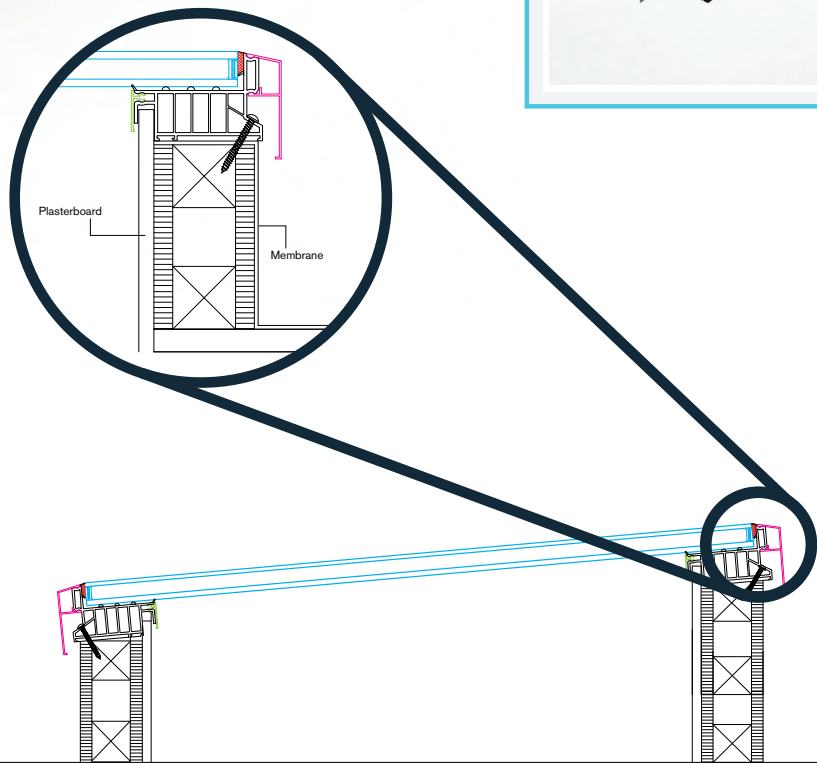

TOOLS YOU'LL NEED:

Sealant

Battery Driver

Rubber Mallet

If an Atlas kerb is specified, assemble the kit and fix to the flat roof deck. Secure the Atlas kerb to the host structure using appropriate steel fixing straps (not supplied). Cover the flat roof and kerb with an appropriate weatherproof membrane. If not using an Atlas kerb, we recommend installing the roof at a minimum 5 degree pitch.

1 Run a continuous bead of sealant around the perimeter of the kerb for the frame to sit on.

2 Position the Flat Rooflight onto the kerb. Make sure it's central to achieve an even distance around the kerb.

3 Screw the Rooflight onto the kerb using appropriate fixings. Secure it 150mm from the ends and 250mm centres.

4 Fit external cladding positioning centrally. A rubber mallet may be required.

5 Fit the corner trims by hooking them under the external claddings and rotating them over, clipping them into place.

6 After the internal plasterboard is fitted, tap the internal cover trims into the frame using a rubber hammer. Note: Fit the two opposite trims that are the internal size of the frame first and then fit the remaining two trims between them.