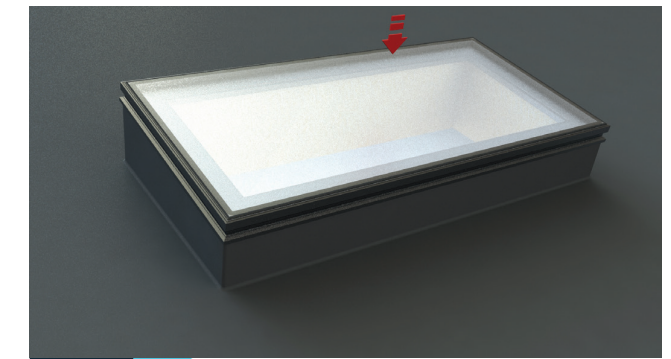

TOOLS YOU'LL NEED:

Sealant

Battery Driver

Rubber Mallet

If an Atlas kerb is specified, assemble the kit and fix to the flat roof deck. Secure the Atlas kerb to the host structure using appropriate steel fixing straps (not supplied). Cover the flat roof and kerb with an appropriate weatherproof membrane. If not using an Atlas kerb, we recommend installing the roof at a minimum 5 degree pitch.

1 Run a continuous bead of sealant around the perimeter of the kerb for the frame to sit on.

2 Position the Flat Rooflight onto the kerb. Make sure it's central to achieve an even distance around the kerb.