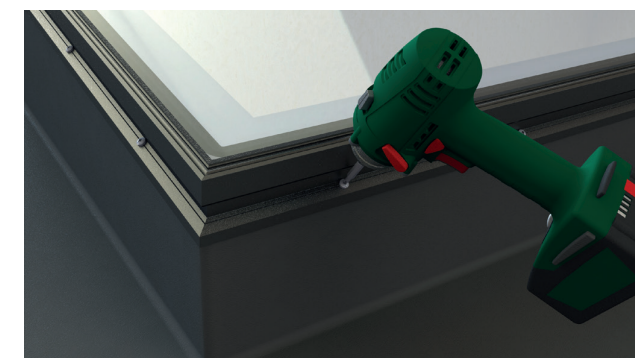

TOOLS YOU'LL NEED:

Sealant

Battery Driver

Rubber Mallet

If an Atlas kerb is specified, assemble the kit and fix to the flat roof deck. Secure the Atlas kerb to the host structure using appropriate steel fixing straps (not supplied). Cover the flat roof and kerb with an appropriate weatherproof membrane. If not using an Atlas kerb, we recommend installing the roof at a minimum 5 degree pitch.

1 Run a continuous bead of sealant around the perimeter of the kerb for the frame to sit on.

2 Position the Flat Rooflight onto the kerb. Make sure it's central to achieve an even distance around the kerb.

3 Screw the Rooflight onto the kerb using appropriate fixings. Secure it 150mm from the ends and 250mm centres.

4 Fit external cladding positioning centrally. A rubber mallet may be required.

5 Fit the corner trims by hooking them under the external claddings and rotating them over, clipping them into place.