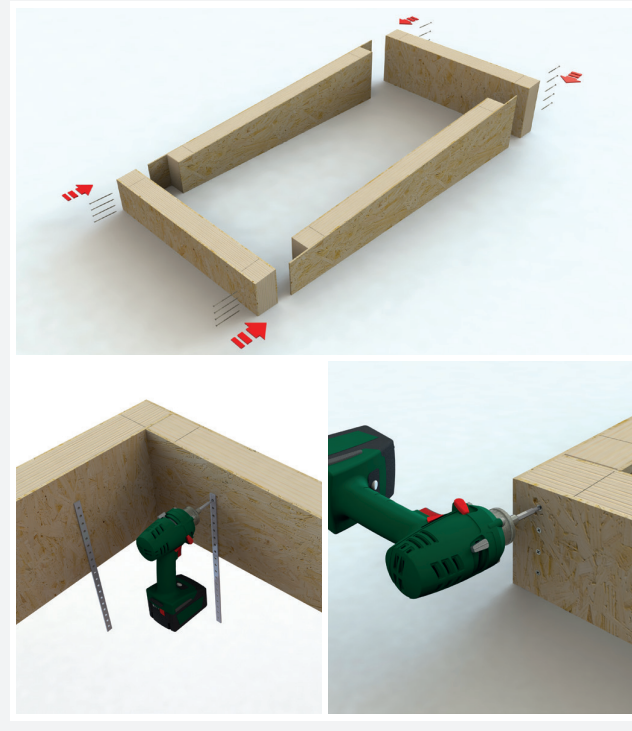

TOOLS YOU'LL NEED:

Sealant

Battery Driver

Rubber Mallet

If an Atlas kerb is specified, assemble the kit and fix to the flat roof deck. Secure the Atlas kerb to the host structure using appropriate steel fixing straps (not supplied). Cover the flat roof and kerb with an appropriate weatherproof membrane. If not using an Atlas kerb, we recommend installing the roof at a minimum 5 degree pitch.

1 Run a continuous bead of sealant around the perimeter of the kerb for the frame to sit on.

2 Position the Flat Rooflight onto the kerb. Make sure it's central to achieve an even distance around the kerb.

3 Screw the Rooflight onto the kerb using appropriate fixings. Secure it 150mm from the ends and 250mm centres.

4 Fit external cladding positioning centrally. A rubber mallet may be required.

5 Fit the corner trims by hooking them under the external claddings and rotating them over, clipping them into place.

6 After the internal plasterboard is fitted, tap the internal cover trims into the frame using a rubber hammer. Note: Fit the two opposite trims that are the internal size of the frame first and then fit the remaining two trims between them.