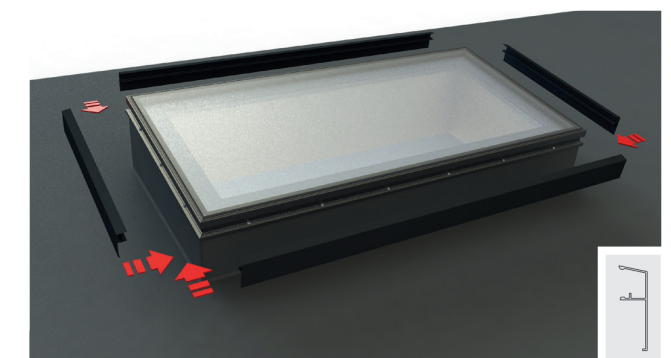

TOOLS YOU'LL NEED:

Sealant

Battery Driver

Rubber Mallet

If an Atlas kerb is specified, assemble the kit and fix to the flat roof deck. Secure the Atlas kerb to the host structure using appropriate steel fixing straps (not supplied). Cover the flat roof and kerb with an appropriate weatherproof membrane. If not using an Atlas kerb, we recommend installing the roof at a minimum 5 degree pitch.

1 Run a continuous bead of sealant around the perimeter of the kerb for the frame to sit on.

2 Position the Flat Rooflight onto the kerb. Make sure it's central to achieve an even distance around the kerb.

3 Screw the Rooflight onto the kerb using appropriate fixings. Secure it 150mm from the ends and 250mm centres.

4 Fit external cladding positioning centrally. A rubber mallet may be required.

5 Fit the corner trims by hooking them under the external claddings and rotating them over, clipping them into place.