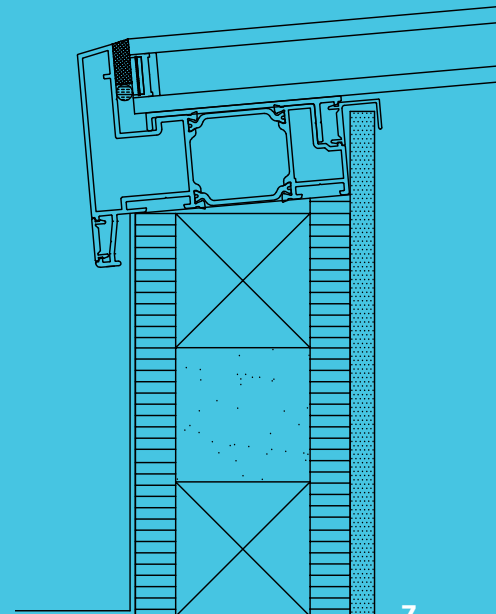

WHY ATLAS?

- Unrivalled design aesthetics
- Market leading thermal performance
- Wide choice of colours: white, grey, black or dual colours - grey outside, white inside or black outside, white inside
- All powder coated components are colour guaranteed for 25 years
- 10 year seal and easy clean coating warranty as standard
- Low e insulated toughened double glazed as standard
- Low maintenance, solar control glass options available
- Electrical opening rooflights available on request