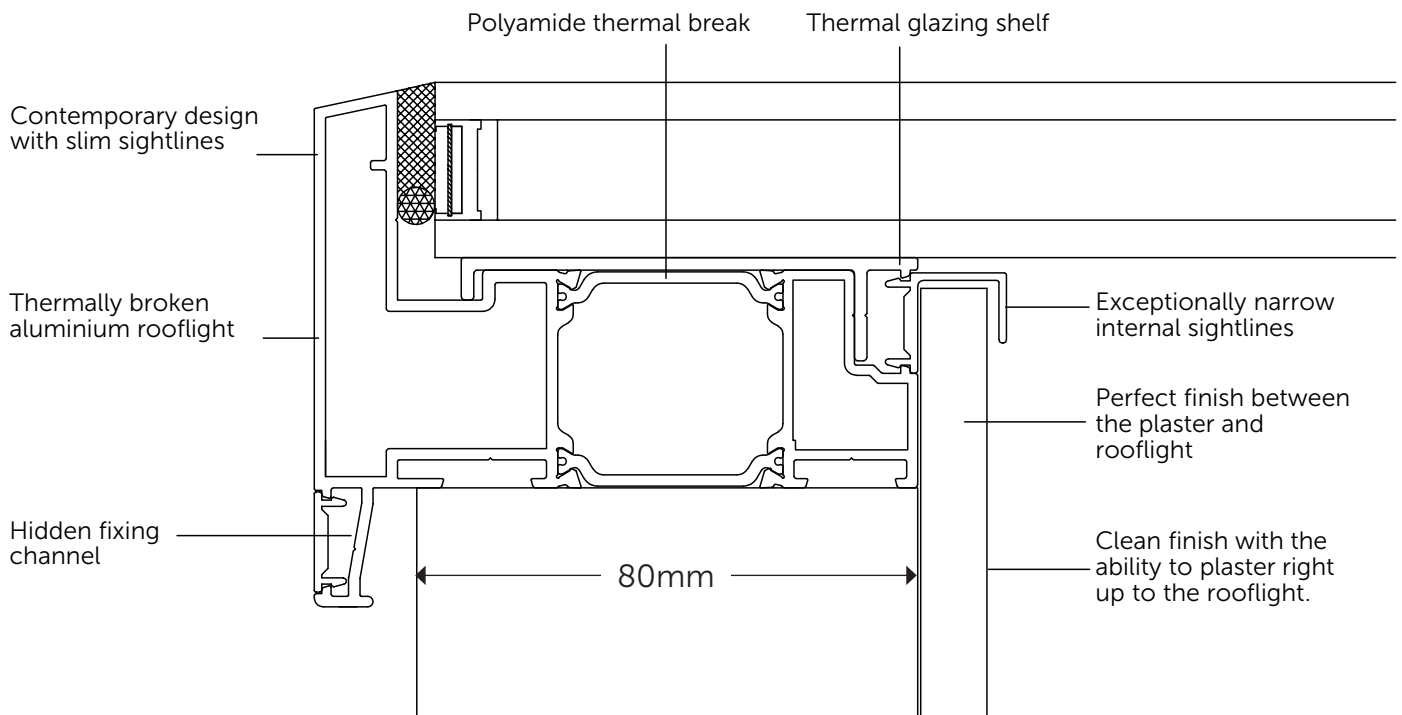

TECHNICAL SPECIFICATION