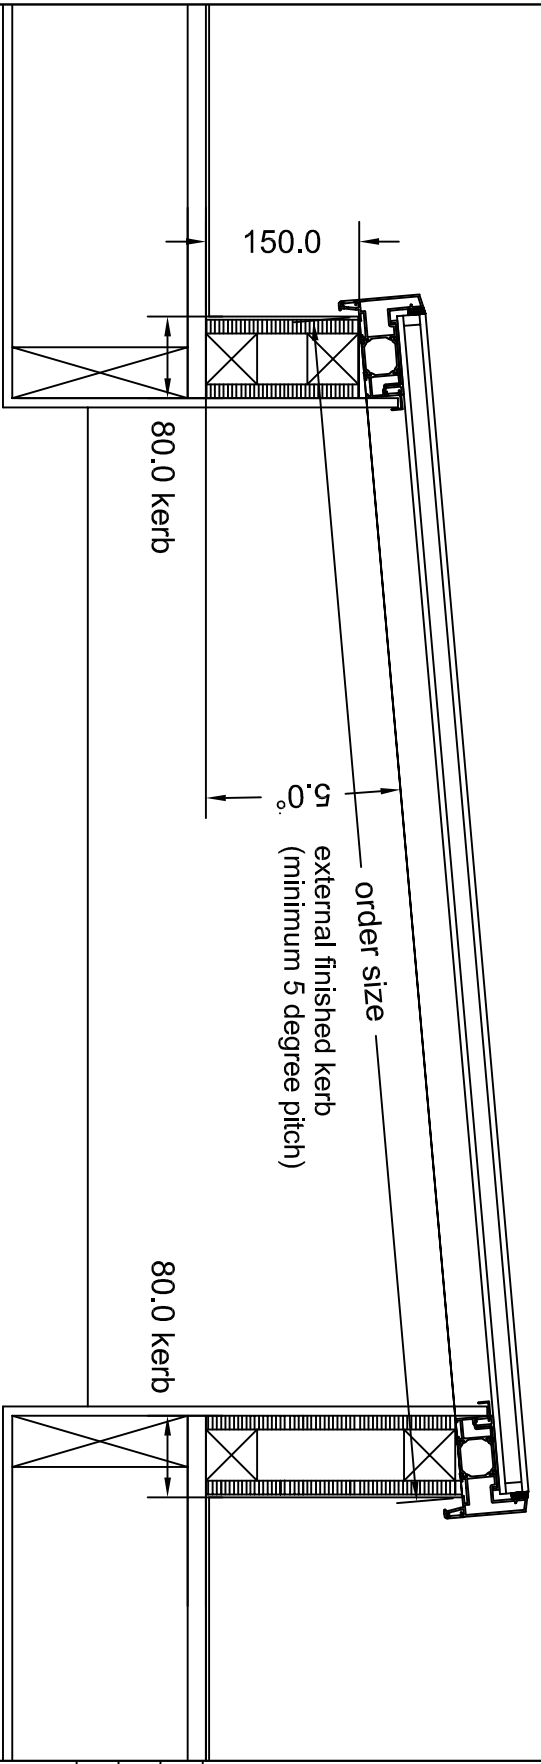

FRONT ELEVATION

SIDE ELEVATION

ATLAS
MORE SKY LESS ROOF™

Date: 23.02.24 Drawn by: FN

Contract:

Customer:

Title: Flat roof kerb detail - fixed roof

Scale: Not to scale