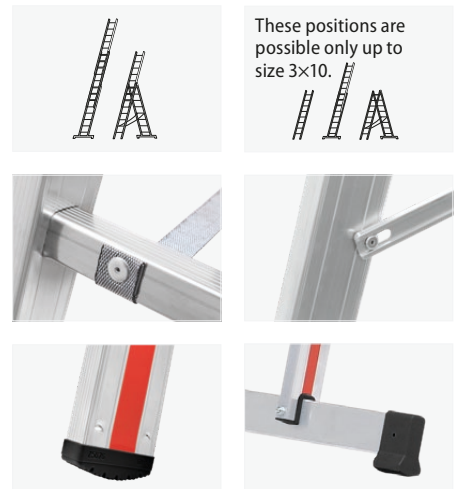

10
YEAR
GUARANTEE

★ ★ ★
MADE IN
GERMANY

4047 Combination ladder, three-section

- › Versatile for use as **leaning, extension and freestanding ladder**.
- › Inner width of the ladder 300 mm (top section).
- › Rolled profile rungs.
- › Solid steel fittings.
- › Spreader lock provided by high-strength 25 mm wide perlon straps.
- › **Rigid safety bar** against unintentional folding.
- › Set up in stairway mode possible up to size 3×10 with accessory clamp fitting*.
- › Ladder feet press-fitted in stile.
- › **Sturdy cross-beam** for high stability.

Number of rungs	3×7	3×8	3×9	3×10	3×11	3×12	3×14
Stile top/middle/bottom (approx. mm)	60/66/60	60/71/60	71/83/71	71/83/71	71/83/71	71/89/71	89/89/89
Number of rungs at max. extension	17	19	23	25	27	30	34
Length retracted (approx. m)	2.07	2.35	2.63	2.91	3.19	3.47	4.11
Length leaning ladder extended (approx. m)	4.87	5.43	6.55	7.11	7.67	8.51	9.72
Standing height freestanding ladder extended (approx. m)	2.06	2.59	3.12	3.65	3.92	4.44	5.23
Reach height freestanding ladder extended (approx. m)	4.06	4.59	5.12	5.65	5.92	6.44	7.23
Standing height leaning ladder (approx. m)	3.73	4.29	5.39	5.94	6.49	7.32	8.34
Reach height leaning ladder (approx. m)	5.73	6.29	7.39	7.94	8.49	9.32	10.34
Vertical height freestanding ladder extended (approx. m)	3.29	3.81	4.33	4.86	5.11	5.65	6.53
Width extended top/middle/bottom (approx. mm)	355/425/837	355/425/1,005	355/425/1,005	355/425/1,200	355/425/1,200	355/425/1,200	355/425/1,200
Base width (approx. m)	1.37	1.61	1.80	1.95	2.16	2.34	2.72
Weight (approx. kg)	13.2	15.0	18.0	19.7	22.0	24.2	33.4
Order no.	404721	404724	404727	404730	404733	404736	404742