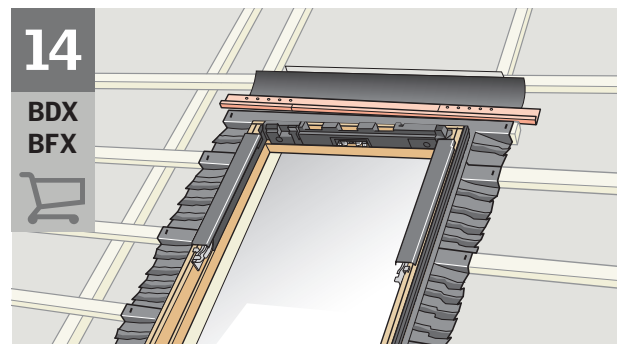

BDX
BFX

11

12

13

BDX
BFX

14

BDX
BFX

15

BDX
BFX