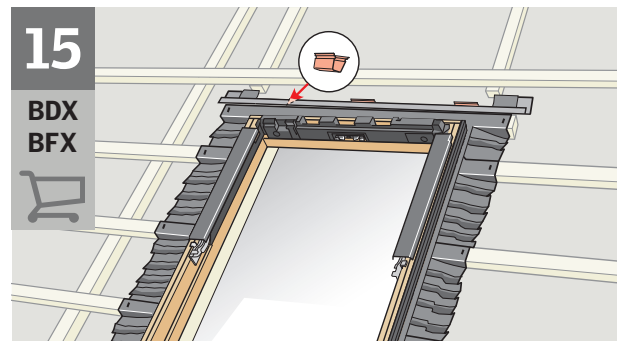

BDX
BFX

11

12

13

BDX
BFX

14

BDX
BFX

15

BDX
BFX