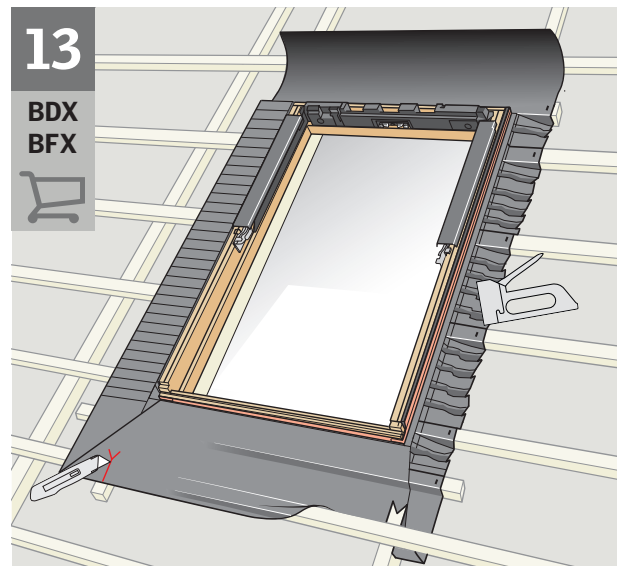

BDX
BFX

11

12

13

BDX
BFX

14

BDX
BFX

15

BDX
BFX