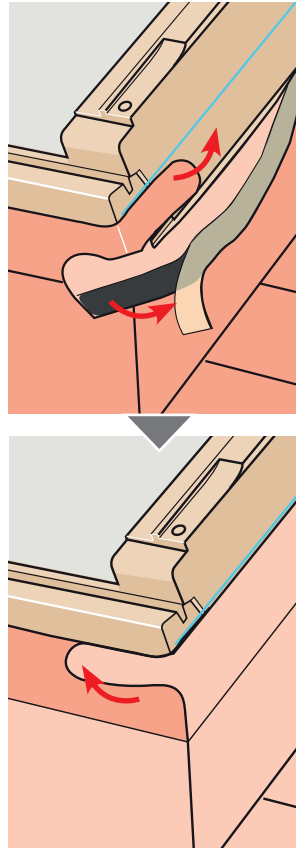

BFX 1000 ■

 13	
EN 13859-1:2014 Notified body: 0338	
BFX	
Flexible sheet for underlays for roofs	
Reaction to fire:	Class E
Resistance to water penetration: - before artificial ageing: - after artificial ageing:	Class W1 Class W1
Tensile strength in longitudinal direction: - before artificial ageing: - after artificial ageing:	200 N/50 mm 120 N/50 mm
Tensile strength in transverse direction: - before artificial ageing: - after artificial ageing:	200 N/50 mm 120 N/50 mm
Elongation in longitudinal direction: - before artificial ageing: - after artificial ageing:	NPD NPD
Elongation in transverse direction: - before artificial ageing: - after artificial ageing:	NPD NPD
Tear resistance: - longitudinal direction: - transverse direction:	NPD NPD
Flexibility at low temperature (pliability):	NPD
Artificial ageing behavior, concerning: - resistance to water penetration: - tensile strength:	NPD NPD
VELUX A/S Ådalsvej 99 DK-2970 Hørsholm www.velux.com/ce	