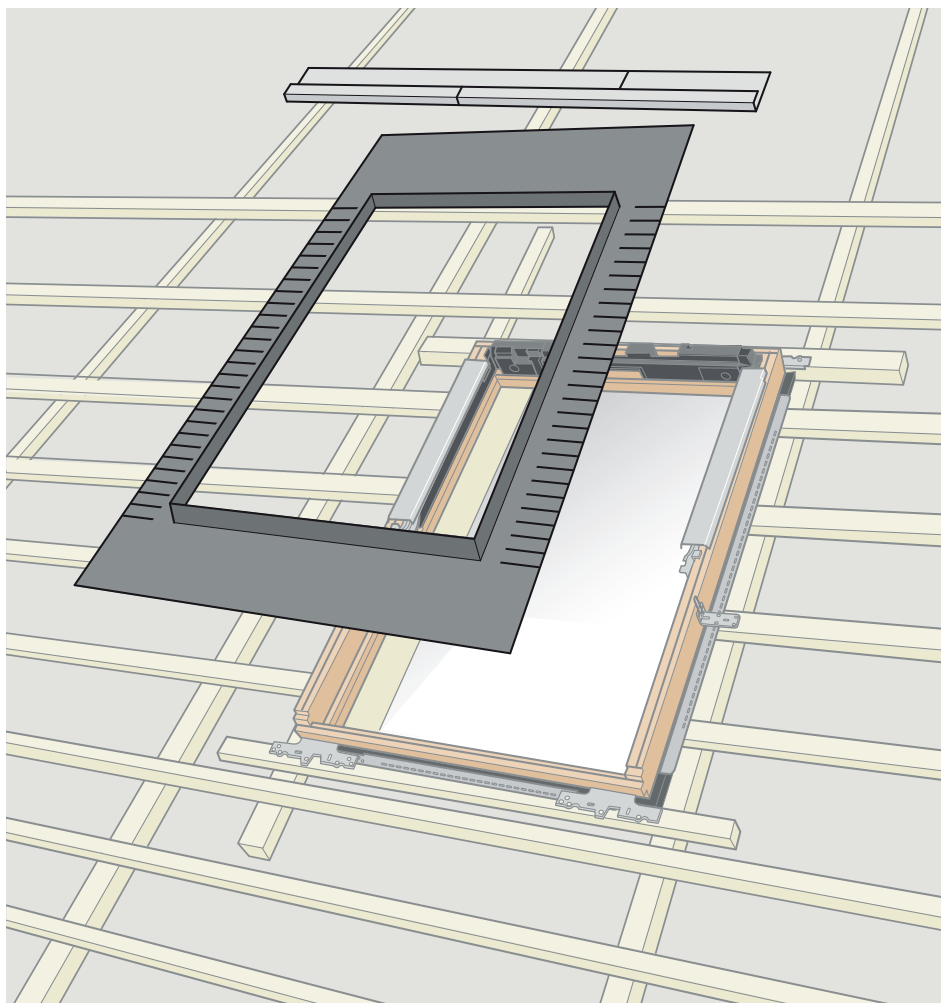

BFX 1000 ■

 13	
EN 13859-1:2014 Notified body: 0338	
BFX	
Flexible sheet for underlays for roofs	
Reaction to fire:	Class E
Resistance to water penetration: - before artificial ageing: - after artificial ageing:	Class W1 Class W1
Tensile strength in longitudinal direction: - before artificial ageing: - after artificial ageing:	200 N/50 mm 120 N/50 mm
Tensile strength in transverse direction: - before artificial ageing: - after artificial ageing:	200 N/50 mm 120 N/50 mm
Elongation in longitudinal direction: - before artificial ageing: - after artificial ageing:	NPD NPD
Elongation in transverse direction: - before artificial ageing: - after artificial ageing:	NPD NPD
Tear resistance: - longitudinal direction: - transverse direction:	NPD NPD
Flexibility at low temperature (pliability):	NPD
Artificial ageing behavior, concerning: - resistance to water penetration: - tensile strength:	NPD NPD
VELUX A/S Ådalsvej 99 DK-2970 Hørsholm www.velux.com/ce	