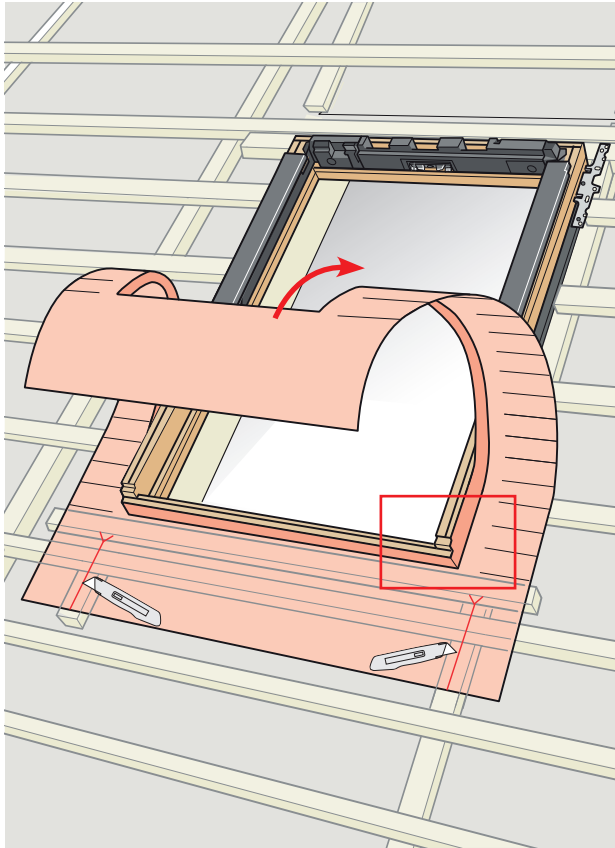

BFX 1000 ■

 13	
EN 13859-1:2014 Notified body: 0338	
BFX	
Flexible sheet for underlays for roofs	
Reaction to fire:	Class E
Resistance to water penetration: - before artificial ageing: - after artificial ageing:	Class W1 Class W1
Tensile strength in longitudinal direction: - before artificial ageing: - after artificial ageing:	200 N/50 mm 120 N/50 mm
Tensile strength in transverse direction: - before artificial ageing: - after artificial ageing:	200 N/50 mm 120 N/50 mm
Elongation in longitudinal direction: - before artificial ageing: - after artificial ageing:	NPD NPD
Elongation in transverse direction: - before artificial ageing: - after artificial ageing:	NPD NPD
Tear resistance: - longitudinal direction: - transverse direction:	NPD NPD
Flexibility at low temperature (pliability):	NPD
Artificial ageing behavior, concerning: - resistance to water penetration: - tensile strength:	NPD NPD
VELUX A/S Ådalsvej 99 DK-2970 Hørsholm www.velux.com/ce	